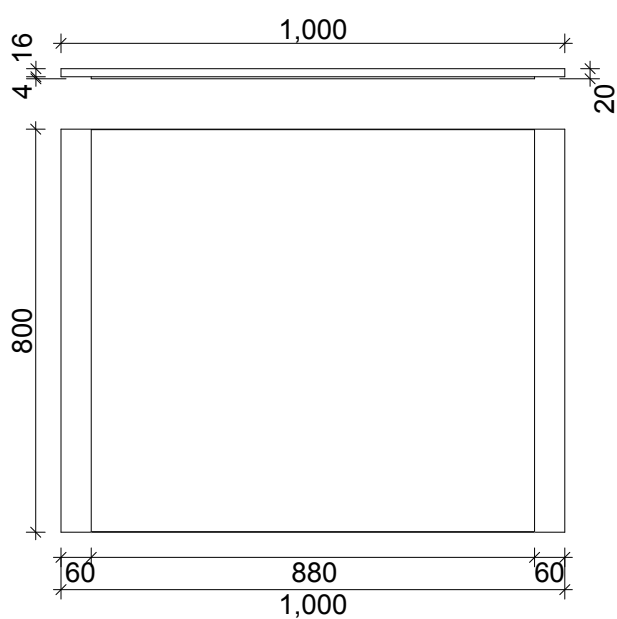

SPECIFICATION SHEET
800 SERIES 1000 MIRROR PANEL

PRIMO BATHROOMWARE
3 EDISON PLACE
(03) 384-2471
EMAIL: sales@primobathroomware.co.nz