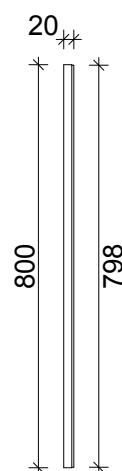

SPECIFICATION SHEET
800 SERIES 1000 MIRROR PANEL

PRIMO BATHROOMWARE
3 EDISON PLACE
(03) 384-2471
EMAIL: sales@primobathroomware.co.nz