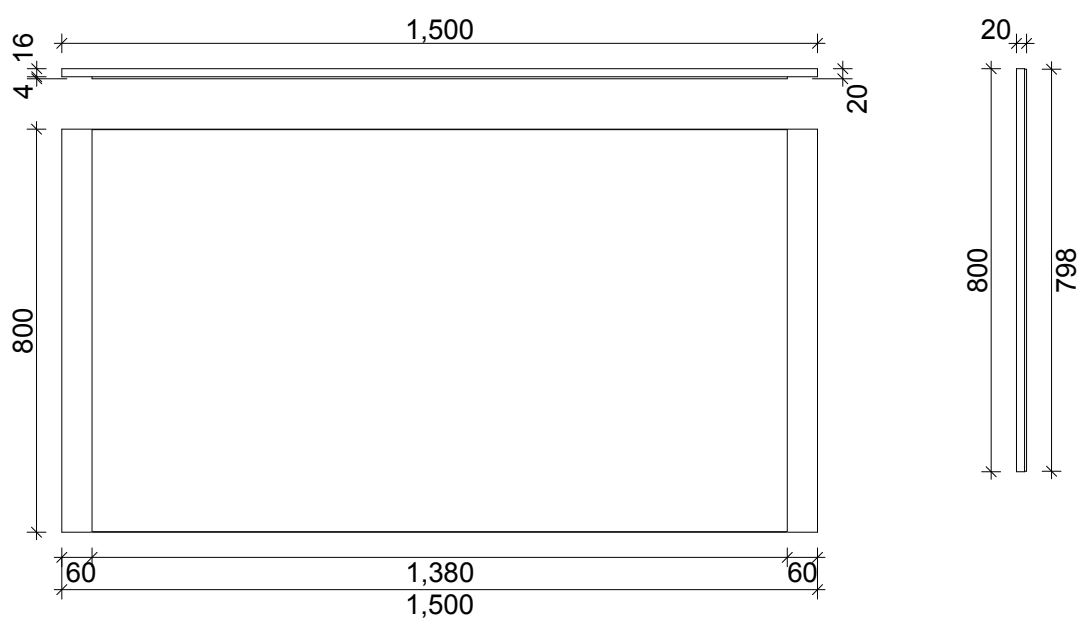

SPECIFICATION SHEET
800 SERIES 1500 MIRROR PANEL

PRIMO BATHROOMWARE
3 EDISON PLACE
(03) 384-2471
EMAIL: sales@primobathroomware.co.nz