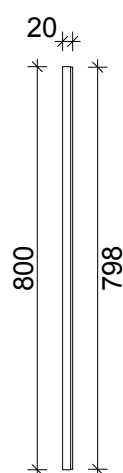

SPECIFICATION SHEET
800 SERIES 600 MIRROR PANEL

PRIMO BATHROOMWARE
3 EDISON PLACE
(03) 384-2471
EMAIL: sales@primobathroomware.co.nz