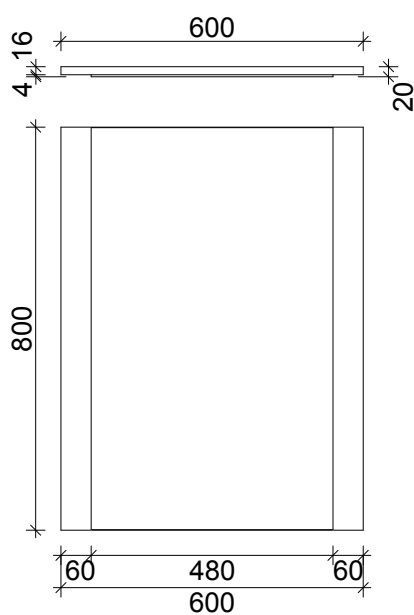

SPECIFICATION SHEET
800 SERIES 600 MIRROR PANEL

PRIMO BATHROOMWARE
3 EDISON PLACE
(03) 384-2471
EMAIL: sales@primobathroomware.co.nz