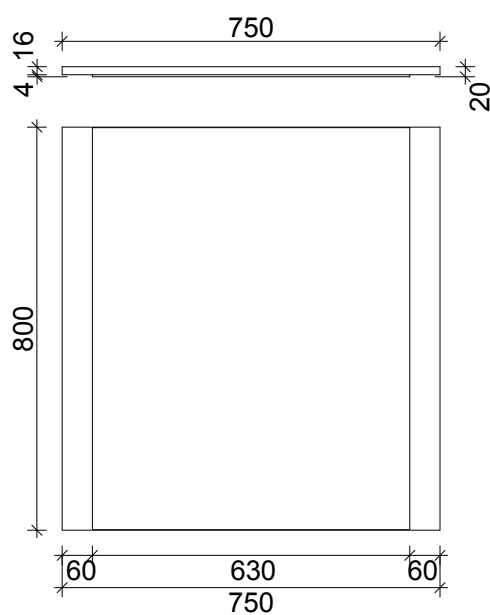

SPECIFICATION SHEET
800 SERIES 750 MIRROR PANEL

PRIMO BATHROOMWARE
3 EDISON PLACE
(03) 384-2471
EMAIL: sales@primobathroomware.co.nz