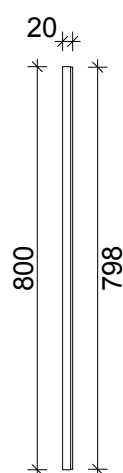

SPECIFICATION SHEET
800 SERIES 750 MIRROR PANEL

PRIMO BATHROOMWARE
3 EDISON PLACE
(03) 384-2471
EMAIL: sales@primobathroomware.co.nz