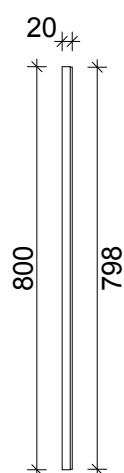

SPECIFICATION SHEET
800 SERIES 900 MIRROR PANEL

PRIMO BATHROOMWARE
3 EDISON PLACE
(03) 384-2471
EMAIL: sales@primobathroomware.co.nz