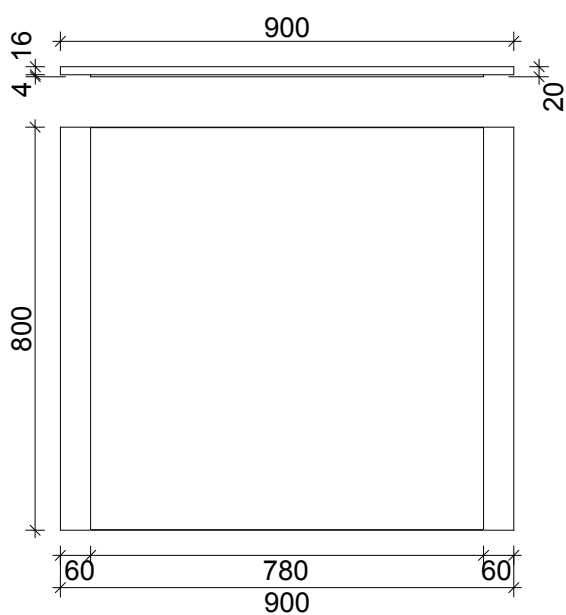

SPECIFICATION SHEET
800 SERIES 900 MIRROR PANEL

PRIMO BATHROOMWARE
3 EDISON PLACE
(03) 384-2471
EMAIL: sales@primobathroomware.co.nz