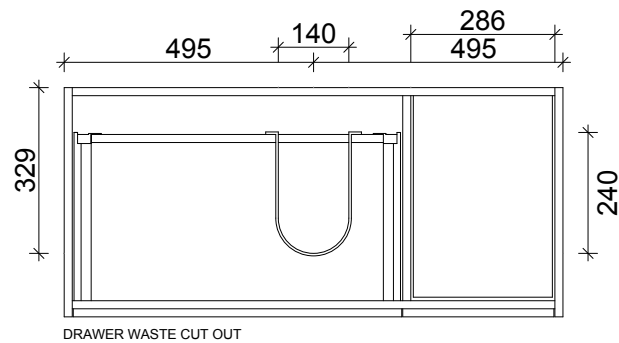

SPECIFICATION SHEET
ARCO 1000 2 DRAW 1 DOOR RH FLOOR STANDING

PRIMO BATHROOMWARE
 3 EDISON PLACE
 (03) 384-2471
 EMAIL: sales@primobathroomware.co.nz