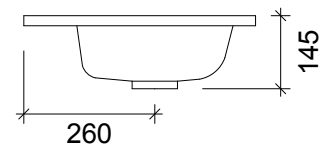

SPECIFICATION SHEET
ARCO 1000 2 DRAW 1 DOOR RH FLOOR STANDING

PRIMO BATHROOMWARE
 3 EDISON PLACE
 (03) 384-2471
 EMAIL: sales@primobathroomware.co.nz