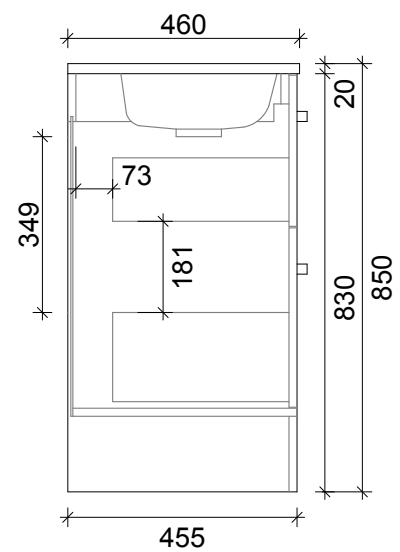

SPECIFICATION SHEET
ARCO 1000 2 DRAW 1 DOOR RH FLOOR STANDING

PRIMO BATHROOMWARE
 3 EDISON PLACE
 (03) 384-2471
 EMAIL: sales@primobathroomware.co.nz