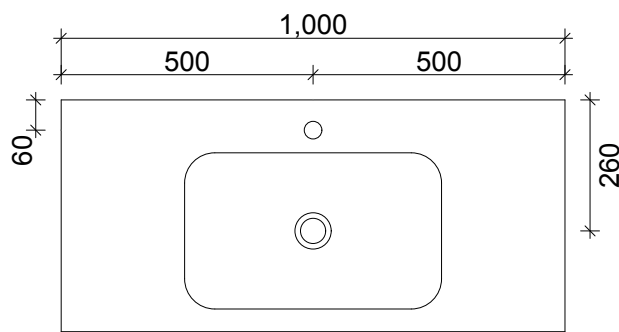

SPECIFICATION SHEET
ARCO 1000 2 DRAW 1 DOOR RH FLOOR STANDING

PRIMO BATHROOMWARE
 3 EDISON PLACE
 (03) 384-2471
 EMAIL: sales@primobathroomware.co.nz