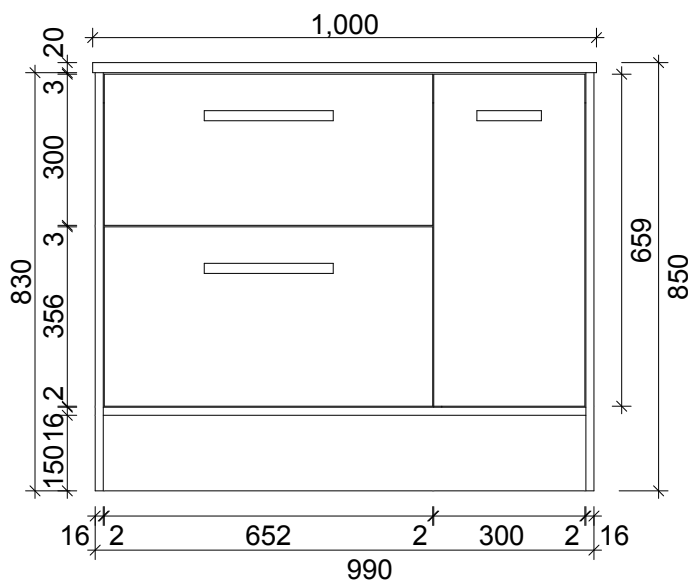

SPECIFICATION SHEET
ARCO 1000 2 DRAW 1 DOOR RH FLOOR STANDING

PRIMO BATHROOMWARE
 3 EDISON PLACE
 (03) 384-2471
 EMAIL: sales@primobathroomware.co.nz