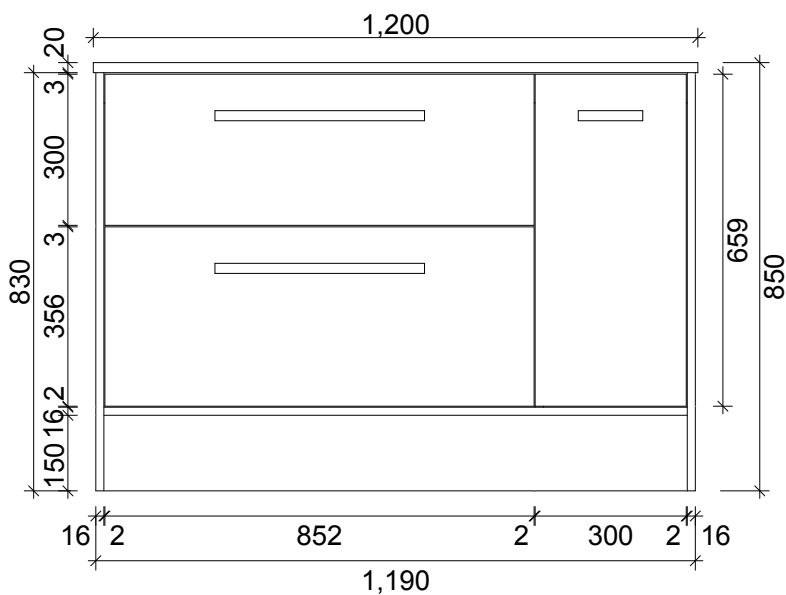

**SPECIFICATION SHEET**  
**ARCO 1200 2 DRAW 1 DOOR RH FLOOR STANDING**

**PRIMO BATHROOMWARE**  
 3 EDISON PLACE  
 (03) 384-2471  
 EMAIL: sales@primobathroomware.co.nz