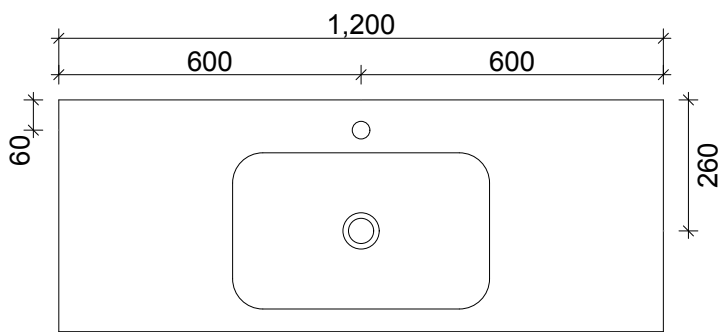

**SPECIFICATION SHEET**  
**ARCO 1200 2 DRAW 1 DOOR RH FLOOR STANDING**

**PRIMO BATHROOMWARE**  
 3 EDISON PLACE  
 (03) 384-2471  
 EMAIL: sales@primobathroomware.co.nz