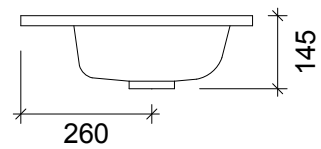

**SPECIFICATION SHEET**  
**ARCO 1200 2 DRAW 1 DOOR RH FLOOR STANDING**

**PRIMO BATHROOMWARE**  
 3 EDISON PLACE  
 (03) 384-2471  
 EMAIL: sales@primobathroomware.co.nz