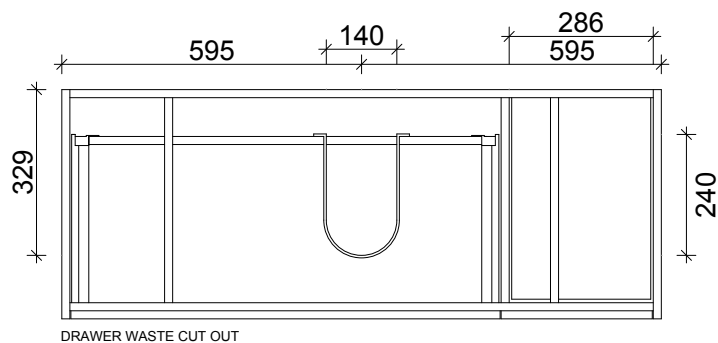

**SPECIFICATION SHEET**  
**ARCO 1200 2 DRAW 1 DOOR RH FLOOR STANDING**

**PRIMO BATHROOMWARE**  
 3 EDISON PLACE  
 (03) 384-2471  
 EMAIL: sales@primobathroomware.co.nz