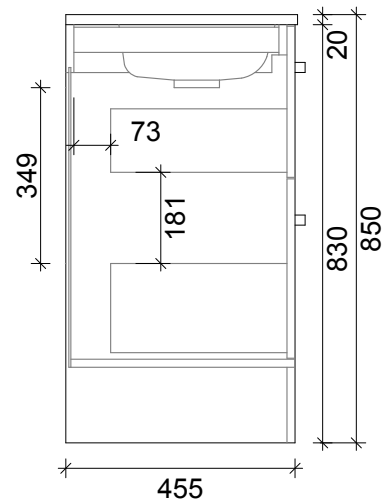

**SPECIFICATION SHEET**  
**ARCO 1200 2 DRAW 1 DOOR RH FLOOR STANDING**

**PRIMO BATHROOMWARE**  
 3 EDISON PLACE  
 (03) 384-2471  
 EMAIL: sales@primobathroomware.co.nz