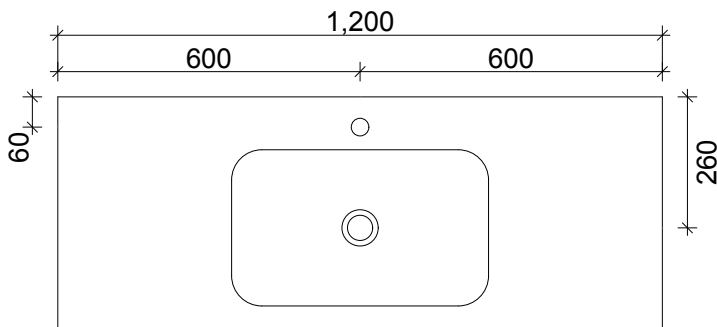

SPECIFICATION SHEET
ARCO 1200 2 DRAW 1 DOOR RH WALL HUNG

DRAWER WASTE CUT OUT

PRIMO BATHROOMWARE
 3 EDISON PLACE
 (03) 384-2471
 EMAIL: sales@primobathroomware.co.nz