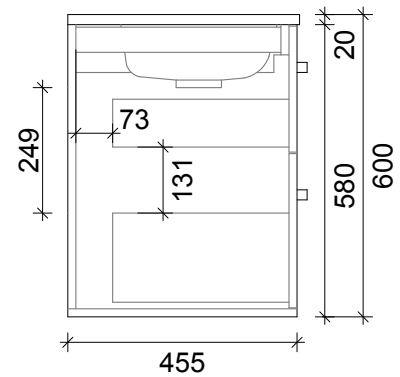

SPECIFICATION SHEET
ARCO 1200 2 DRAW 1 DOOR RH WALL HUNG

DRAWER WASTE CUT OUT

PRIMO BATHROOMWARE
 3 EDISON PLACE
 (03) 384-2471
 EMAIL: sales@primobathroomware.co.nz