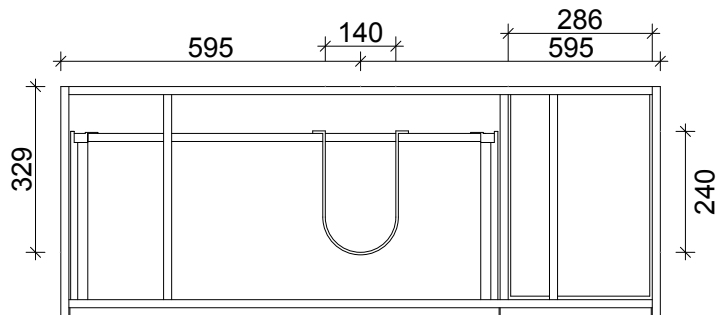

SPECIFICATION SHEET
ARCO 1200 2 DRAW 1 DOOR RH WALL HUNG

DRAWER WASTE CUT OUT

PRIMO BATHROOMWARE
 3 EDISON PLACE
 (03) 384-2471
 EMAIL: sales@primobathroomware.co.nz