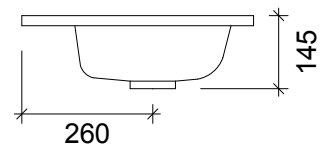

SPECIFICATION SHEET
ARCO 1200 2 DRAW 1 DOOR RH WALL HUNG

DRAWER WASTE CUT OUT

PRIMO BATHROOMWARE
 3 EDISON PLACE
 (03) 384-2471
 EMAIL: sales@primobathroomware.co.nz