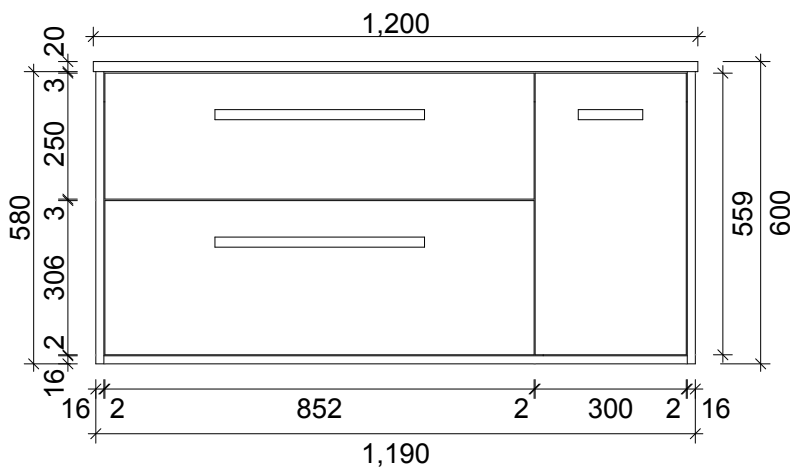

SPECIFICATION SHEET
ARCO 1200 2 DRAW 1 DOOR RH WALL HUNG

DRAWER WASTE CUT OUT

PRIMO BATHROOMWARE
 3 EDISON PLACE
 (03) 384-2471
 EMAIL: sales@primobathroomware.co.nz