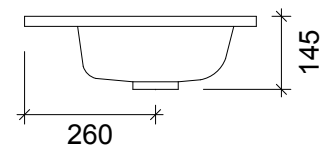

SPECIFICATION SHEET

ARCO 1500 2 DRAW 1 DOOR RH SINGLE BASIN
FLOOR STANDING

DRAWER WASTE CUT OUT

PRIMO BATHROOMWARE

3 EDISON PLACE

(03) 384-2471

EMAIL: sales@primobathroomware.co.nz