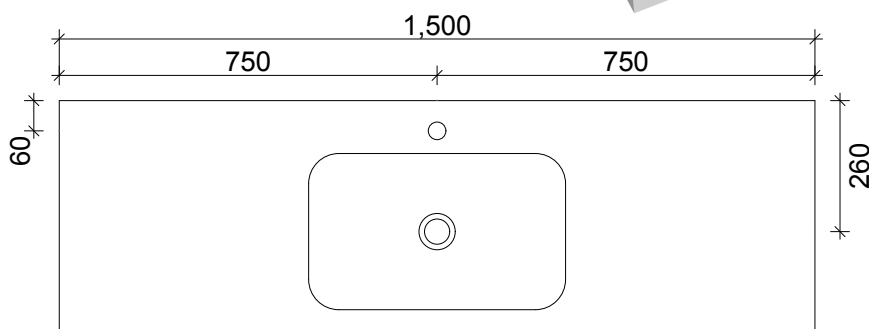

SPECIFICATION SHEET

ARCO 1500 2 DRAW 1 DOOR RH SINGLE BASIN
FLOOR STANDING

DRAWER WASTE CUT OUT

PRIMO BATHROOMWARE

3 EDISON PLACE

(03) 384-2471

EMAIL: sales@primobathroomware.co.nz