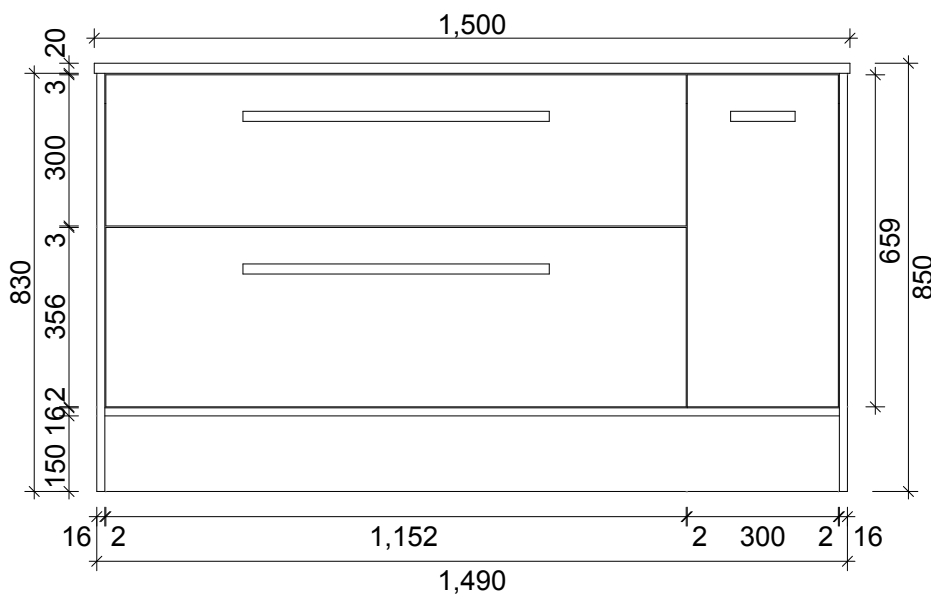

SPECIFICATION SHEET

ARCO 1500 2 DRAW 1 DOOR RH SINGLE BASIN
FLOOR STANDING

DRAWER WASTE CUT OUT

PRIMO BATHROOMWARE

3 EDISON PLACE

(03) 384-2471

EMAIL: sales@primobathroomware.co.nz