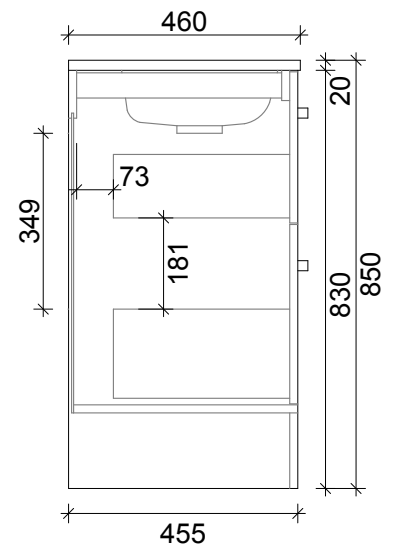

SPECIFICATION SHEET

ARCO 1500 2 DRAW 1 DOOR RH SINGLE BASIN
FLOOR STANDING

DRAWER WASTE CUT OUT

PRIMO BATHROOMWARE

3 EDISON PLACE

(03) 384-2471

EMAIL: sales@primobathroomware.co.nz