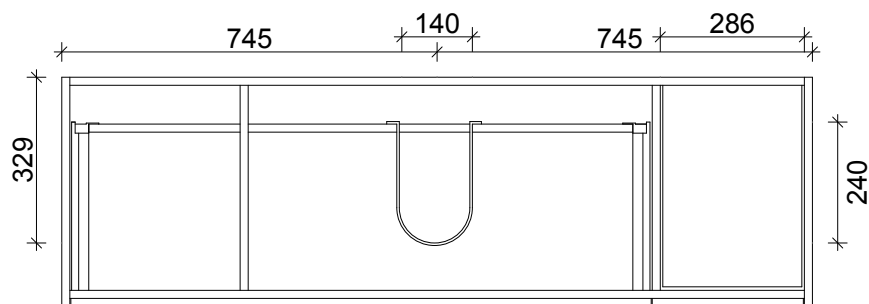

SPECIFICATION SHEET

ARCO 1500 2 DRAW 1 DOOR RH SINGLE BASIN
FLOOR STANDING

DRAWER WASTE CUT OUT

PRIMO BATHROOMWARE

3 EDISON PLACE

(03) 384-2471

EMAIL: sales@primobathroomware.co.nz