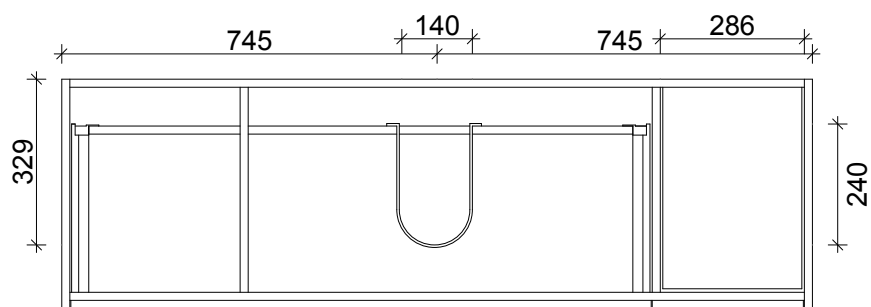

SPECIFICATION SHEET

ARCO 1500 2 DRAW 1 DOOR RH SINGLE BASIN
WALL HUNG

DRAWER WASTE CUT OUT

PRIMO BATHROOMWARE

3 EDISON PLACE

(03) 384-2471

EMAIL: sales@primobathroomware.co.nz