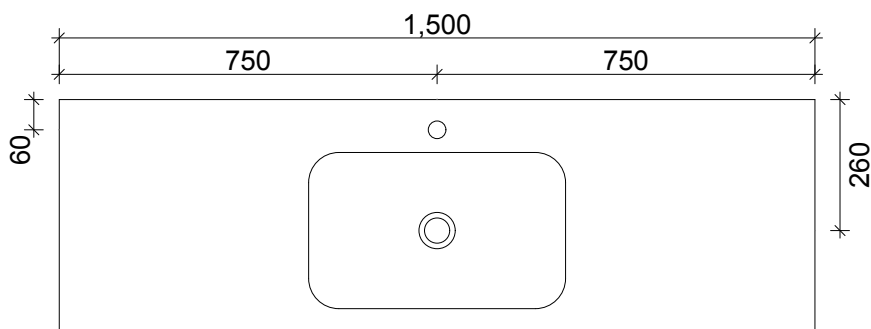

SPECIFICATION SHEET

ARCO 1500 2 DRAW 1 DOOR RH SINGLE BASIN
WALL HUNG

DRAWER WASTE CUT OUT

PRIMO BATHROOMWARE

3 EDISON PLACE

(03) 384-2471

EMAIL: sales@primobathroomware.co.nz