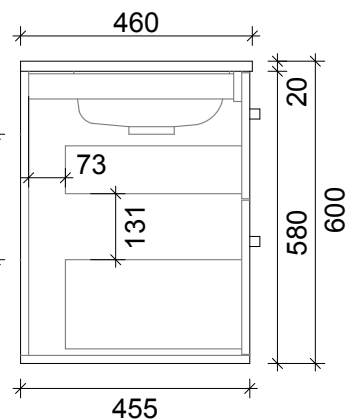

SPECIFICATION SHEET

ARCO 1500 2 DRAW 1 DOOR RH SINGLE BASIN
WALL HUNG

DRAWER WASTE CUT OUT

PRIMO BATHROOMWARE

3 EDISON PLACE

(03) 384-2471

EMAIL: sales@primobathroomware.co.nz