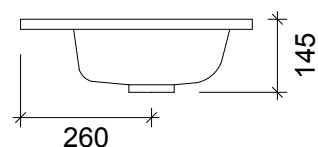

SPECIFICATION SHEET

ARCO 1500 2 DRAW 1 DOOR RH SINGLE BASIN
WALL HUNG

DRAWER WASTE CUT OUT

PRIMO BATHROOMWARE

3 EDISON PLACE

(03) 384-2471

EMAIL: sales@primobathroomware.co.nz