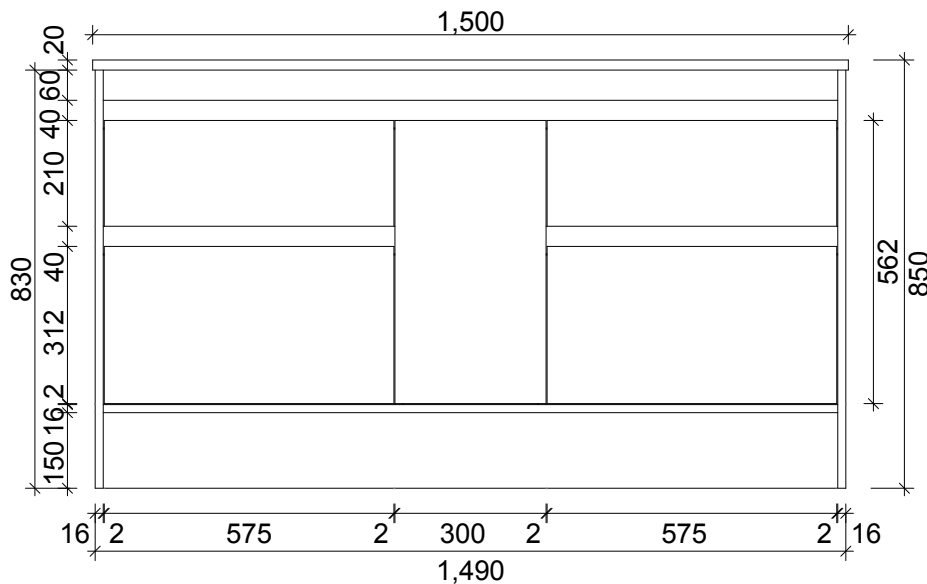

SPECIFICATION SHEET

ARCO 1500 4 DRAW 1 DOOR DOUBLE BASIN
FLOOR STANDING CAPRI J HANDLES

DRAWER WASTE CUT OUT

PRIMO BATHROOMWARE
3 EDISON PLACE
(03) 384-2471
EMAIL: sales@primobathroomware.co.nz