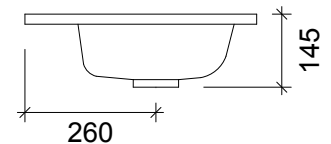

SPECIFICATION SHEET

ARCO 1500 4 DRAW 1 DOOR DOUBLE BASIN
FLOOR STANDING CAPRI J HANDLES

DRAWER WASTE CUT OUT

PRIMO BATHROOMWARE
3 EDISON PLACE
(03) 384-2471
EMAIL: sales@primobathroomware.co.nz