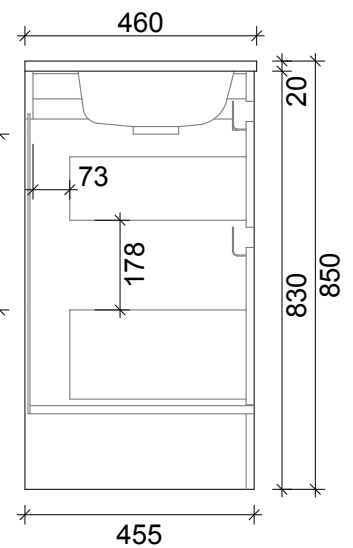

SPECIFICATION SHEET

ARCO 1500 4 DRAW 1 DOOR DOUBLE BASIN
FLOOR STANDING CAPRI J HANDLES

DRAWER WASTE CUT OUT

PRIMO BATHROOMWARE
3 EDISON PLACE
(03) 384-2471
EMAIL: sales@primobathroomware.co.nz