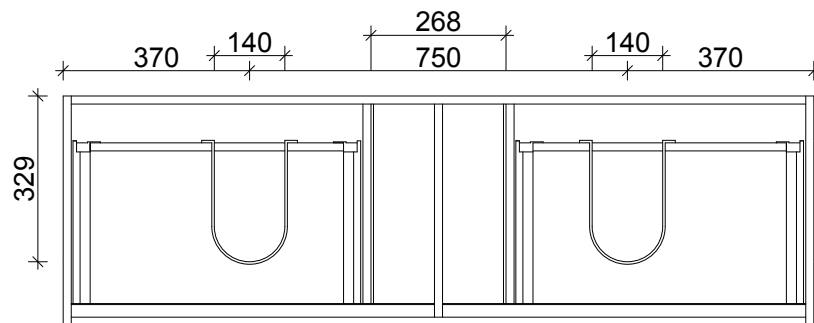

SPECIFICATION SHEET

ARCO 1500 4 DRAW 1 DOOR DOUBLE BASIN
FLOOR STANDING CAPRI J HANDLES

DRAWER WASTE CUT OUT

PRIMO BATHROOMWARE
3 EDISON PLACE
(03) 384-2471
EMAIL: sales@primobathroomware.co.nz