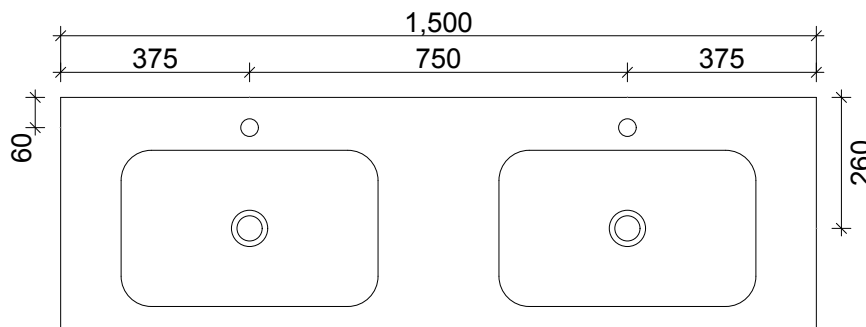

SPECIFICATION SHEET

ARCO 1500 4 DRAW 1 DOOR DOUBLE BASIN
FLOOR STANDING CAPRI J HANDLES

DRAWER WASTE CUT OUT

PRIMO BATHROOMWARE
3 EDISON PLACE
(03) 384-2471
EMAIL: sales@primobathroomware.co.nz