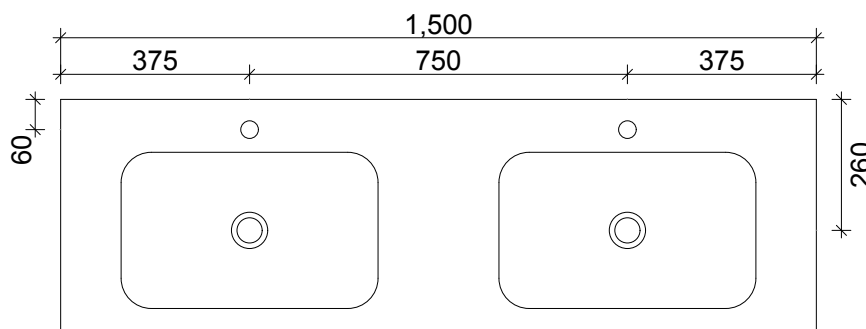

SPECIFICATION SHEET

ARCO 1500 4 DRAW 1 DOOR DOUBLE BASIN
FLOOR STANDING

PRIMO BATHROOMWARE
3 EDISON PLACE
(03) 384-2471
EMAIL: sales@primobathroomware.co.nz