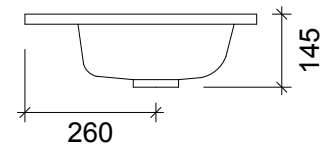

SPECIFICATION SHEET

ARCO 1500 4 DRAW 1 DOOR DOUBLE BASIN
FLOOR STANDING

PRIMO BATHROOMWARE
3 EDISON PLACE
(03) 384-2471
EMAIL: sales@primobathroomware.co.nz