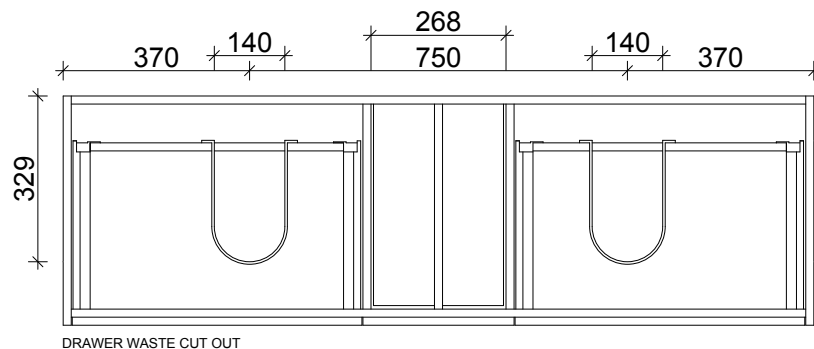

SPECIFICATION SHEET

ARCO 1500 4 DRAW 1 DOOR DOUBLE BASIN
FLOOR STANDING

PRIMO BATHROOMWARE
3 EDISON PLACE
(03) 384-2471
EMAIL: sales@primobathroomware.co.nz