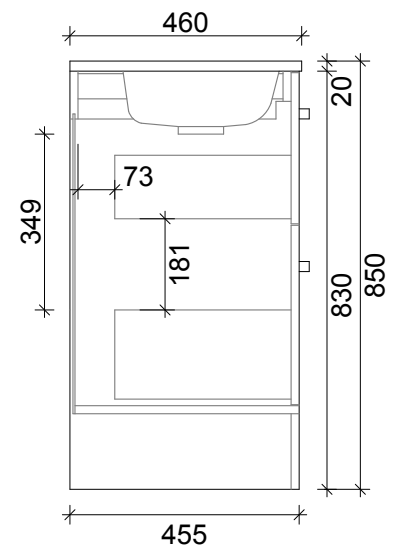

SPECIFICATION SHEET

ARCO 1500 4 DRAW 1 DOOR DOUBLE BASIN
FLOOR STANDING

PRIMO BATHROOMWARE
3 EDISON PLACE
(03) 384-2471
EMAIL: sales@primobathroomware.co.nz