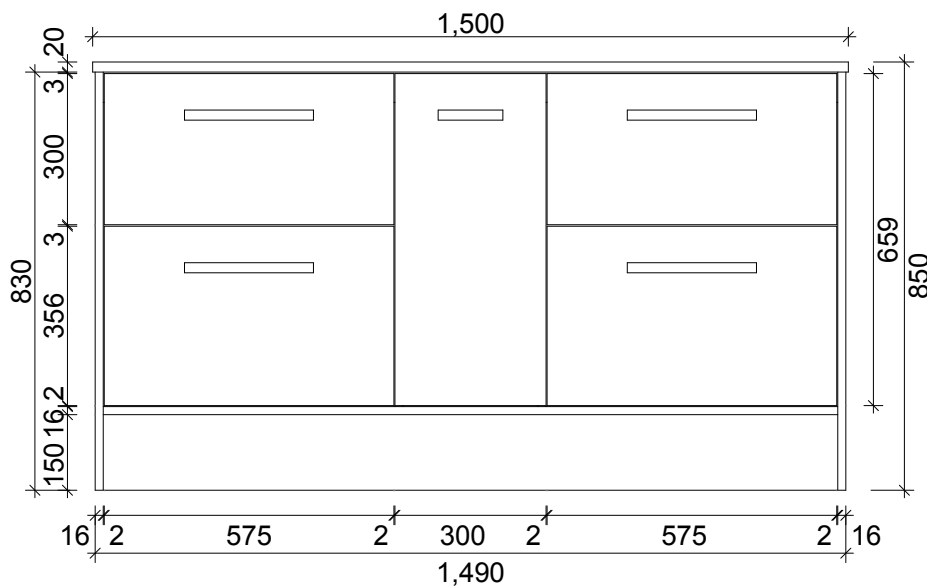

SPECIFICATION SHEET

ARCO 1500 4 DRAW 1 DOOR DOUBLE BASIN
FLOOR STANDING

PRIMO BATHROOMWARE
3 EDISON PLACE
(03) 384-2471
EMAIL: sales@primobathroomware.co.nz