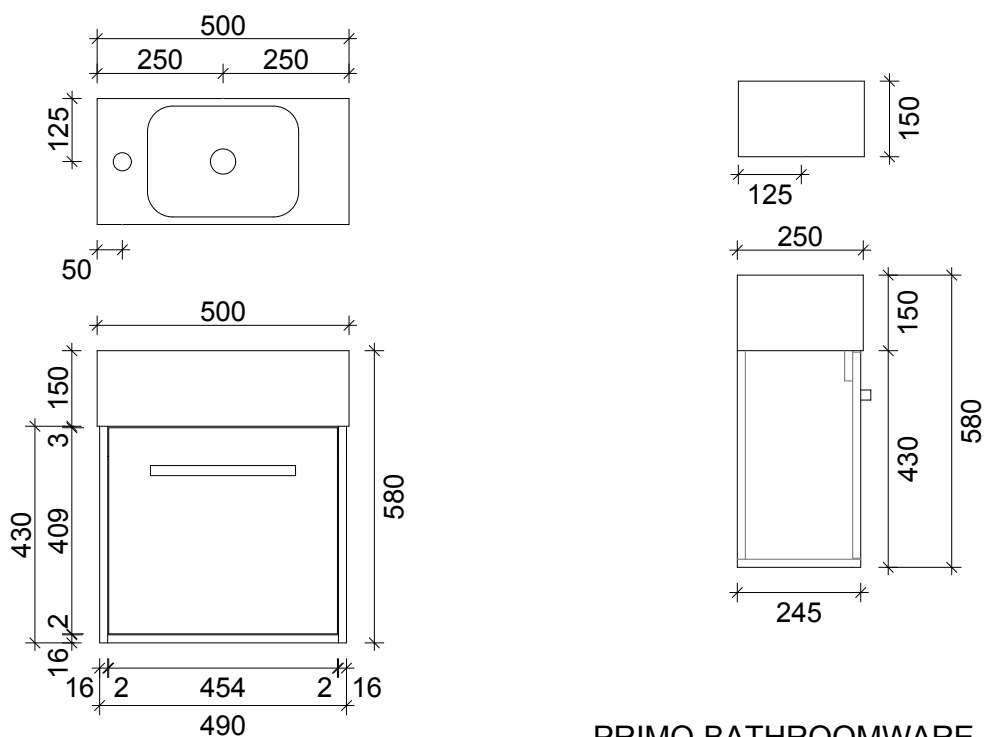

SPECIFICATION SHEET
ARCO 500 1 DOOR TOILET WALL HUNG

PRIMO BATHROOMWARE
3 EDISON PLACE
(03) 384-2471
EMAIL: sales@primobathroomware.co.nz