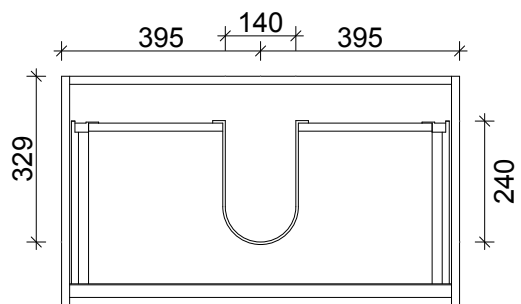

SPECIFICATION SHEET
ARCO 800 1 DRAW WALL HUNG CAPRI J HANDLE

DRAWER WASTE CUT OUT

PRIMO BATHROOMWARE
 3 EDISON PLACE
 (03) 384-2471
 EMAIL: sales@primobathroomware.co.nz