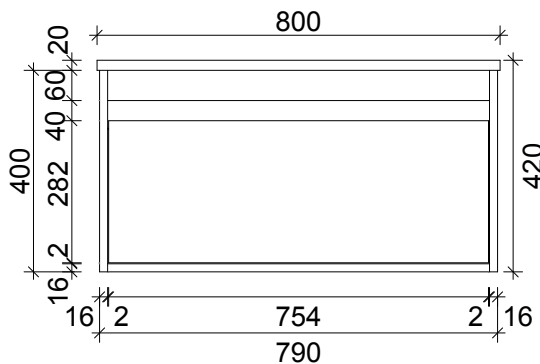

SPECIFICATION SHEET
ARCO 800 1 DRAW WALL HUNG CAPRI J HANDLE

DRAWER WASTE CUT OUT

PRIMO BATHROOMWARE
 3 EDISON PLACE
 (03) 384-2471
 EMAIL: sales@primobathroomware.co.nz