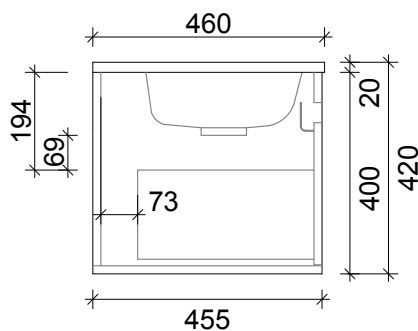

SPECIFICATION SHEET
ARCO 800 1 DRAW WALL HUNG CAPRI J HANDLE

DRAWER WASTE CUT OUT

PRIMO BATHROOMWARE
 3 EDISON PLACE
 (03) 384-2471
 EMAIL: sales@primobathroomware.co.nz