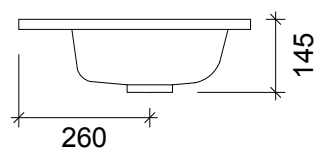

SPECIFICATION SHEET
ARCO 800 1 DRAW WALL HUNG CAPRI J HANDLE

DRAWER WASTE CUT OUT

PRIMO BATHROOMWARE
 3 EDISON PLACE
 (03) 384-2471
 EMAIL: sales@primobathroomware.co.nz