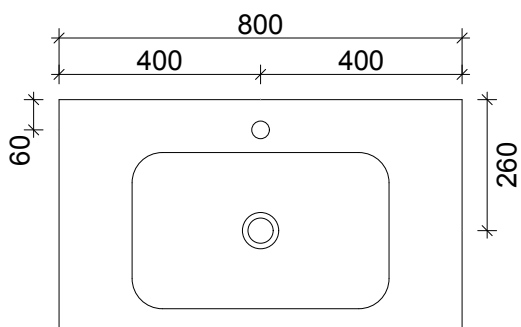

SPECIFICATION SHEET
ARCO 800 1 DRAW WALL HUNG CAPRI J HANDLE

DRAWER WASTE CUT OUT

PRIMO BATHROOMWARE
 3 EDISON PLACE
 (03) 384-2471
 EMAIL: sales@primobathroomware.co.nz