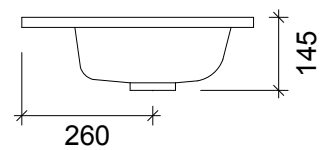

SPECIFICATION SHEET
ARCO 800 1 DRAW WALL HUNG

DRAWER WASTE CUT OUT

PRIMO BATHROOMWARE
3 EDISON PLACE
(03) 384-2471
EMAIL: sales@primobathroomware.co.nz