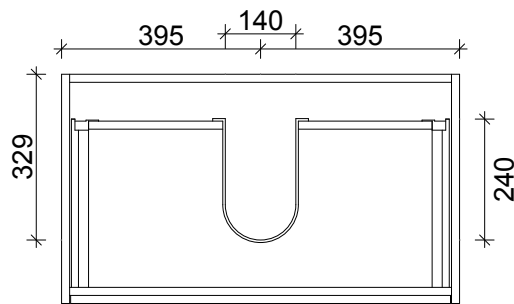

SPECIFICATION SHEET
ARCO 800 1 DRAW WALL HUNG

DRAWER WASTE CUT OUT

PRIMO BATHROOMWARE
3 EDISON PLACE
(03) 384-2471
EMAIL: sales@primobathroomware.co.nz