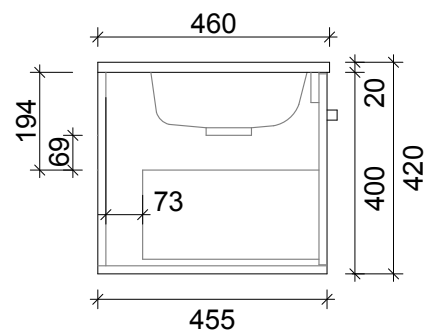

SPECIFICATION SHEET
ARCO 800 1 DRAW WALL HUNG

DRAWER WASTE CUT OUT

PRIMO BATHROOMWARE
3 EDISON PLACE
(03) 384-2471
EMAIL: sales@primobathroomware.co.nz