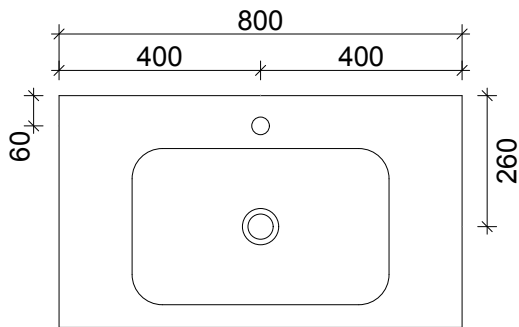

SPECIFICATION SHEET
ARCO 800 1 DRAW WALL HUNG

DRAWER WASTE CUT OUT

PRIMO BATHROOMWARE
3 EDISON PLACE
(03) 384-2471
EMAIL: sales@primobathroomware.co.nz