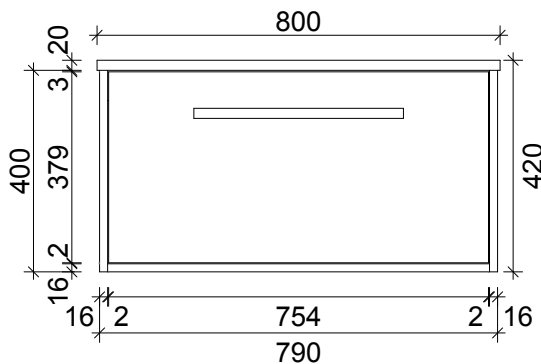

SPECIFICATION SHEET
ARCO 800 1 DRAW WALL HUNG

DRAWER WASTE CUT OUT

PRIMO BATHROOMWARE
3 EDISON PLACE
(03) 384-2471
EMAIL: sales@primobathroomware.co.nz