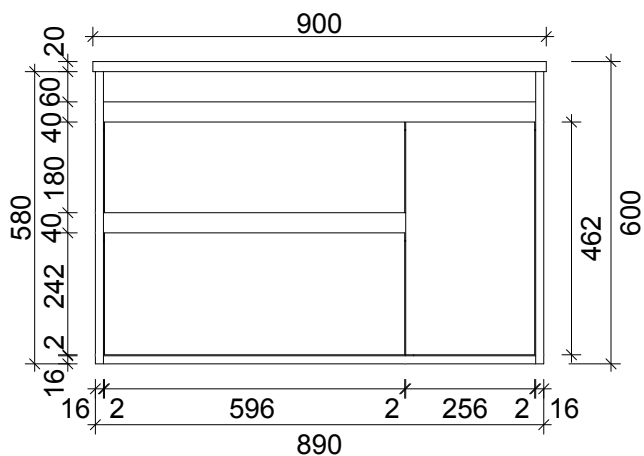

SPECIFICATION SHEET
ARCO 900 2 DRAW 1 DOOR RH WALL HUNG
CAPRI J HANDLES

DRAWER WASTE CUT OUT

PRIMO BATHROOMWARE
 3 EDISON PLACE
 (03) 384-2471
 EMAIL: sales@primobathroomware.co.nz