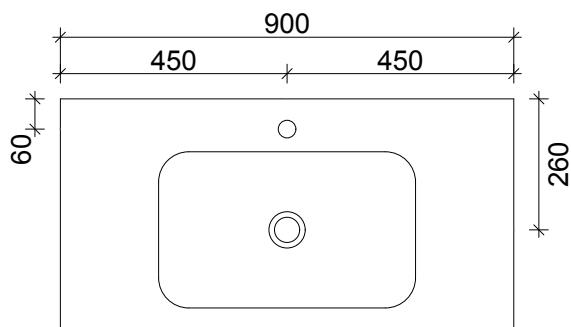

SPECIFICATION SHEET
ARCO 900 2 DRAW 1 DOOR RH WALL HUNG
CAPRI J HANDLES

DRAWER WASTE CUT OUT

PRIMO BATHROOMWARE
 3 EDISON PLACE
 (03) 384-2471
 EMAIL: sales@primobathroomware.co.nz