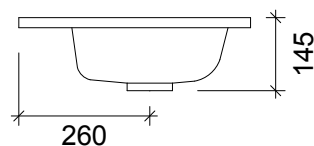

SPECIFICATION SHEET
ARCO 900 2 DRAW 1 DOOR RH WALL HUNG
CAPRI J HANDLES

DRAWER WASTE CUT OUT

PRIMO BATHROOMWARE
 3 EDISON PLACE
 (03) 384-2471
 EMAIL: sales@primobathroomware.co.nz