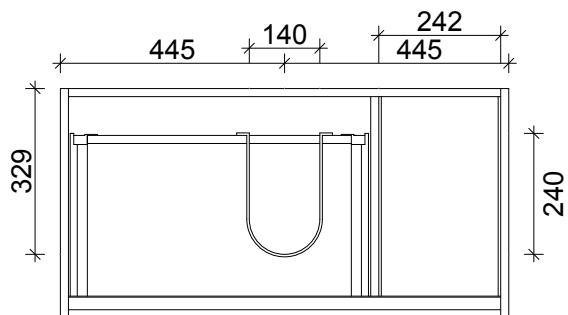

SPECIFICATION SHEET
ARCO 900 2 DRAW 1 DOOR RH WALL HUNG
CAPRI J HANDLES

DRAWER WASTE CUT OUT

PRIMO BATHROOMWARE
 3 EDISON PLACE
 (03) 384-2471
 EMAIL: sales@primobathroomware.co.nz