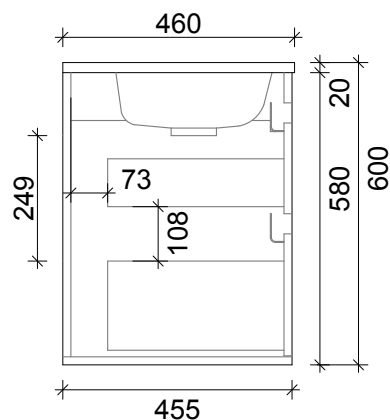

SPECIFICATION SHEET
ARCO 900 2 DRAW 1 DOOR RH WALL HUNG
CAPRI J HANDLES

DRAWER WASTE CUT OUT

PRIMO BATHROOMWARE
 3 EDISON PLACE
 (03) 384-2471
 EMAIL: sales@primobathroomware.co.nz