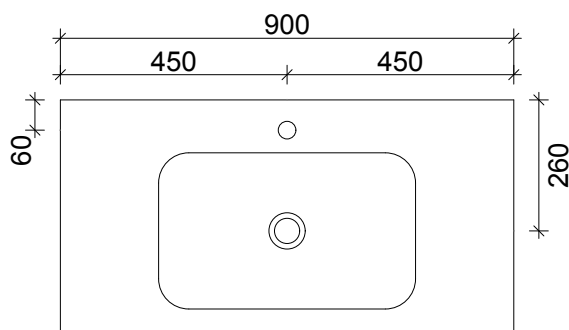

SPECIFICATION SHEET
ARCO 900 2 DRAW 1 DOOR RH FLOOR STANDING

DRAWER WASTE CUT OUT

PRIMO BATHROOMWARE
 3 EDISON PLACE
 (03) 384-2471
 EMAIL: sales@primobathroomware.co.nz