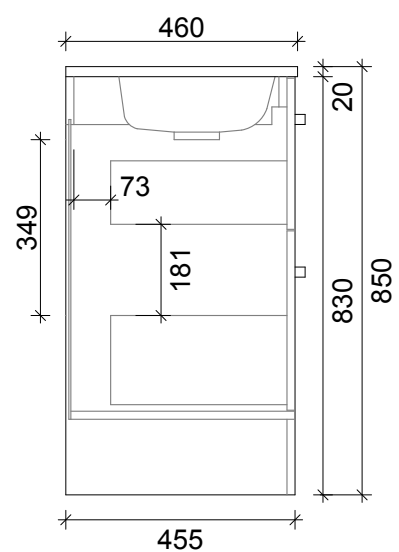

SPECIFICATION SHEET
ARCO 900 2 DRAW 1 DOOR RH FLOOR STANDING

DRAWER WASTE CUT OUT

PRIMO BATHROOMWARE
 3 EDISON PLACE
 (03) 384-2471
 EMAIL: sales@primobathroomware.co.nz