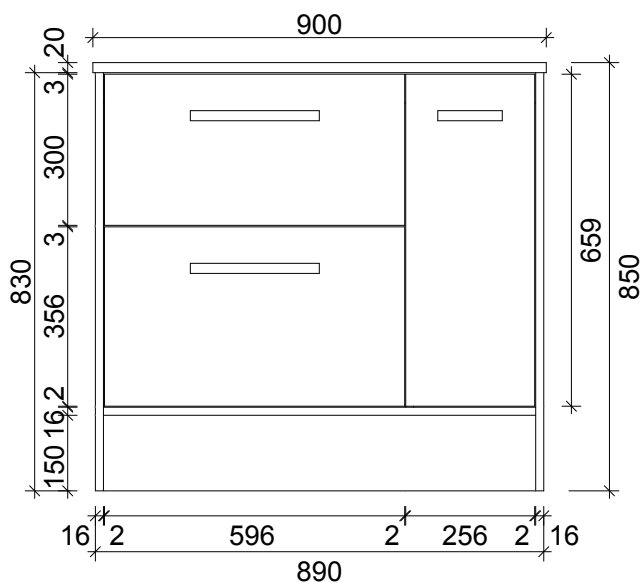

SPECIFICATION SHEET
ARCO 900 2 DRAW 1 DOOR RH FLOOR STANDING

DRAWER WASTE CUT OUT

PRIMO BATHROOMWARE
 3 EDISON PLACE
 (03) 384-2471
 EMAIL: sales@primobathroomware.co.nz