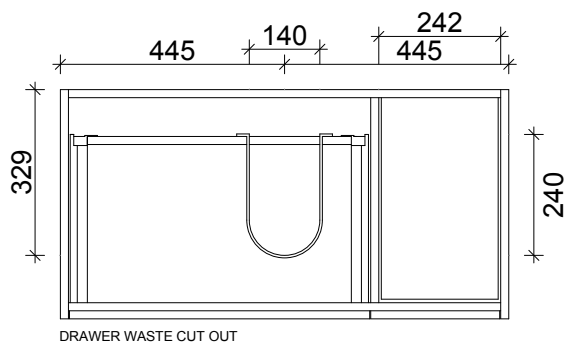

SPECIFICATION SHEET
ARCO 900 2 DRAW 1 DOOR RH FLOOR STANDING

DRAWER WASTE CUT OUT

PRIMO BATHROOMWARE
 3 EDISON PLACE
 (03) 384-2471
 EMAIL: sales@primobathroomware.co.nz