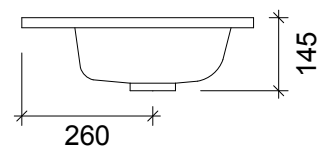

SPECIFICATION SHEET
ARCO 900 2 DRAW 1 DOOR RH FLOOR STANDING

DRAWER WASTE CUT OUT

PRIMO BATHROOMWARE
 3 EDISON PLACE
 (03) 384-2471
 EMAIL: sales@primobathroomware.co.nz