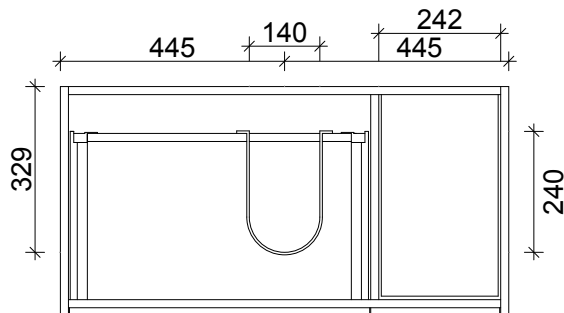

SPECIFICATION SHEET
ARCO 900 2 DRAW 1 DOOR RH WALL HUNG

DRAWER WASTE CUT OUT

PRIMO BATHROOMWARE
 3 EDISON PLACE
 (03) 384-2471
 EMAIL: sales@primobathroomware.co.nz