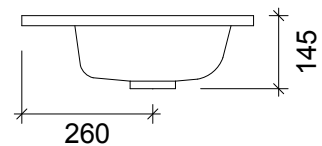

SPECIFICATION SHEET
ARCO 900 2 DRAW 1 DOOR RH WALL HUNG

DRAWER WASTE CUT OUT

PRIMO BATHROOMWARE
 3 EDISON PLACE
 (03) 384-2471
 EMAIL: sales@primobathroomware.co.nz