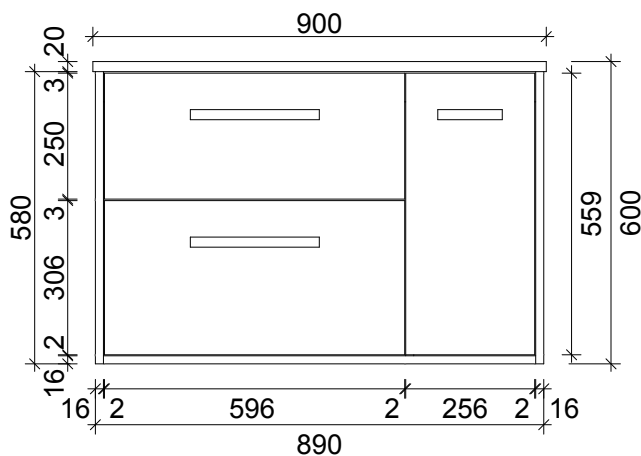

SPECIFICATION SHEET
ARCO 900 2 DRAW 1 DOOR RH WALL HUNG

DRAWER WASTE CUT OUT

PRIMO BATHROOMWARE
 3 EDISON PLACE
 (03) 384-2471
 EMAIL: sales@primobathroomware.co.nz