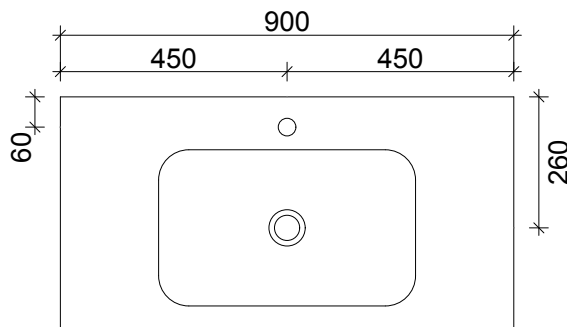

SPECIFICATION SHEET
ARCO 900 2 DRAW 1 DOOR RH WALL HUNG

DRAWER WASTE CUT OUT

PRIMO BATHROOMWARE
 3 EDISON PLACE
 (03) 384-2471
 EMAIL: sales@primobathroomware.co.nz