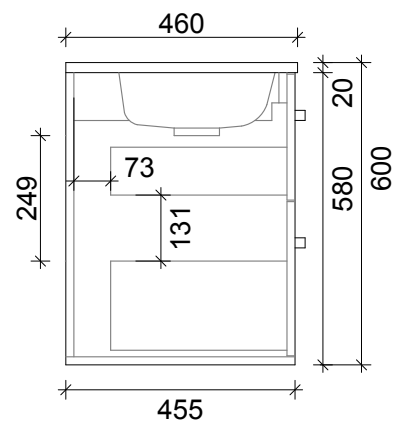

SPECIFICATION SHEET
ARCO 900 2 DRAW 1 DOOR RH WALL HUNG

DRAWER WASTE CUT OUT

PRIMO BATHROOMWARE
 3 EDISON PLACE
 (03) 384-2471
 EMAIL: sales@primobathroomware.co.nz