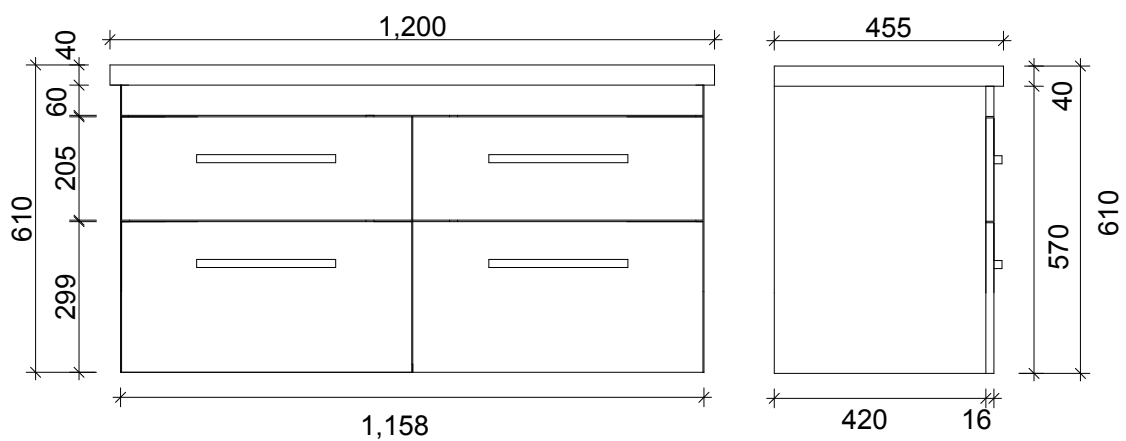

SPECIFICATION SHEET

FLO 1200 4 DRAW CABINET

Primo 

Bathroom collection

PRIMO BATHROOM COLLECTION

3 EDISON PLACE

(03) 384-2471

EMAIL: primo.bath@gmail.com