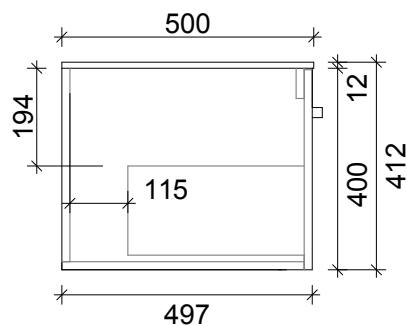

**SPECIFICATION SHEET**  
LARGO 1000 1 DRAW WALL HUNG

DRAWER WASTE CUT OUT

**PRIMO BATHROOMWARE**  
3 EDISON PLACE  
(03) 384-2471  
EMAIL: [sales@primobathroomware.co.nz](mailto:sales@primobathroomware.co.nz)