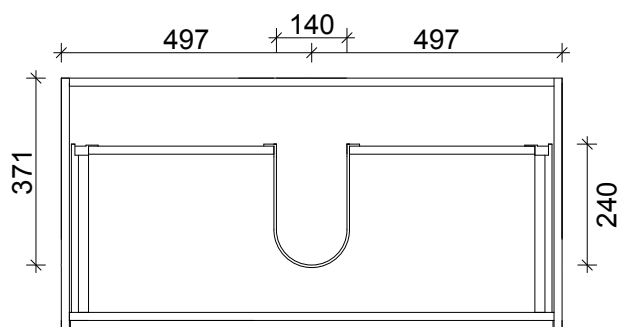

**SPECIFICATION SHEET**  
LARGO 1000 1 DRAW WALL HUNG

DRAWER WASTE CUT OUT

**PRIMO BATHROOMWARE**  
3 EDISON PLACE  
(03) 384-2471  
EMAIL: [sales@primobathroomware.co.nz](mailto:sales@primobathroomware.co.nz)