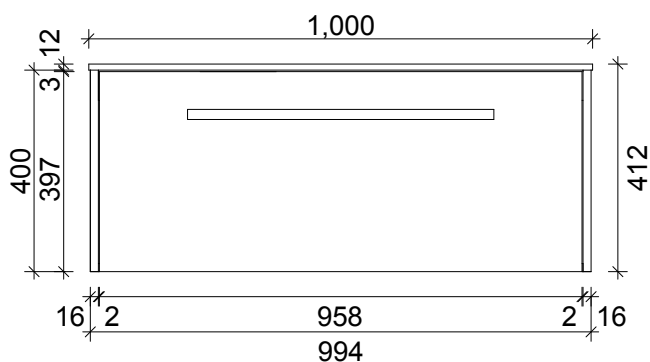

**SPECIFICATION SHEET**  
LARGO 1000 1 DRAW WALL HUNG

DRAWER WASTE CUT OUT

**PRIMO BATHROOMWARE**  
3 EDISON PLACE  
(03) 384-2471  
EMAIL: [sales@primobathroomware.co.nz](mailto:sales@primobathroomware.co.nz)