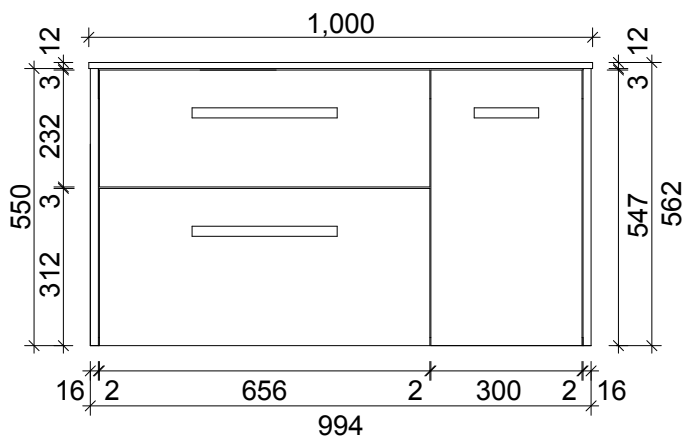

SPECIFICATION SHEET
LARGO 1000 2 DRAW 1 DOOR RH WALL HUNG

DRAWER WASTE CUT OUT

PRIMO BATHROOMWARE
3 EDISON PLACE
(03) 384-2471
EMAIL: sales@primobathroomware.co.nz