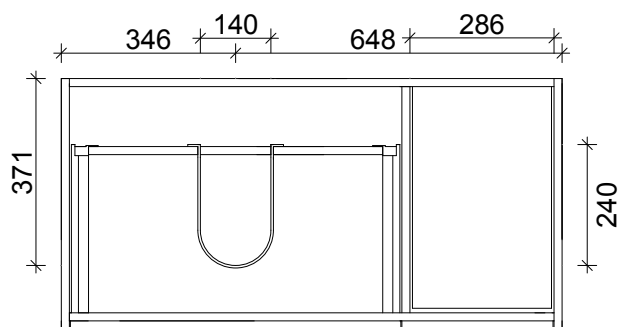

SPECIFICATION SHEET
LARGO 1000 2 DRAW 1 DOOR RH WALL HUNG

DRAWER WASTE CUT OUT

PRIMO BATHROOMWARE
3 EDISON PLACE
(03) 384-2471
EMAIL: sales@primobathroomware.co.nz