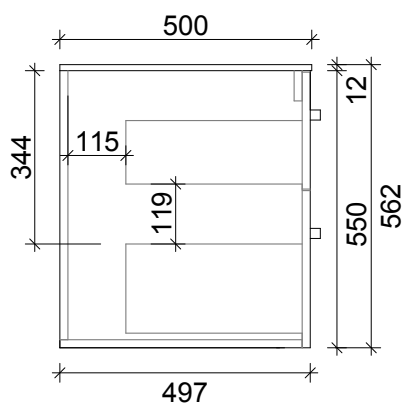

SPECIFICATION SHEET
LARGO 1000 2 DRAW 1 DOOR RH WALL HUNG

DRAWER WASTE CUT OUT

PRIMO BATHROOMWARE
3 EDISON PLACE
(03) 384-2471
EMAIL: sales@primobathroomware.co.nz