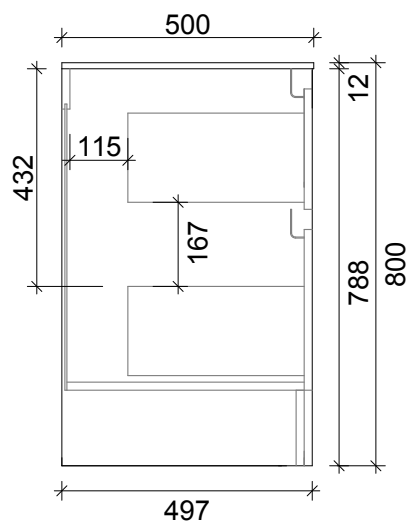

SPECIFICATION SHEET
LARGO 1000 2 DRAW FLOOR STANDING
CAPRI J HANDLES

DRAWER WASTE CUT OUT

PRIMO BATHROOMWARE
 3 EDISON PLACE
 (03) 384-2471
 EMAIL: sales@primobathroomware.co.nz