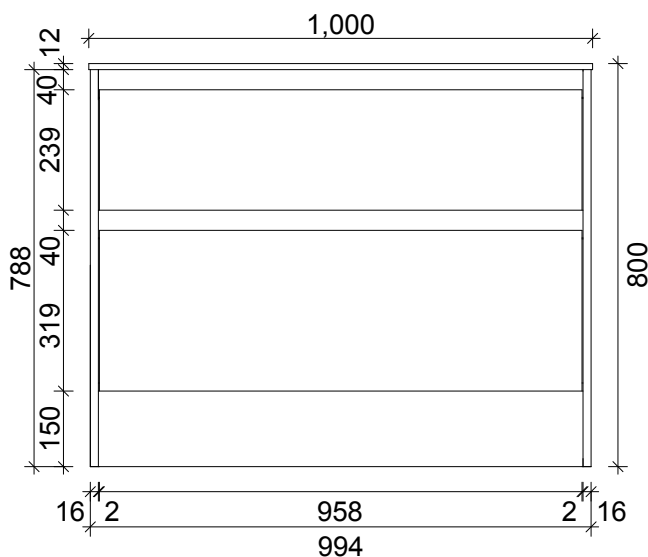

SPECIFICATION SHEET
LARGO 1000 2 DRAW FLOOR STANDING
CAPRI J HANDLES

DRAWER WASTE CUT OUT

PRIMO BATHROOMWARE
 3 EDISON PLACE
 (03) 384-2471
 EMAIL: sales@primobathroomware.co.nz