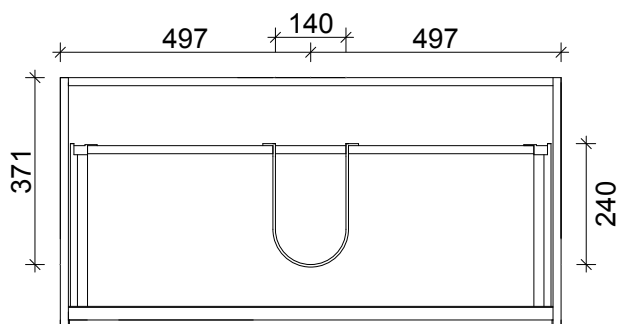

SPECIFICATION SHEET
LARGO 1000 2 DRAW FLOOR STANDING
CAPRI J HANDLES

DRAWER WASTE CUT OUT

PRIMO BATHROOMWARE
 3 EDISON PLACE
 (03) 384-2471
 EMAIL: sales@primobathroomware.co.nz