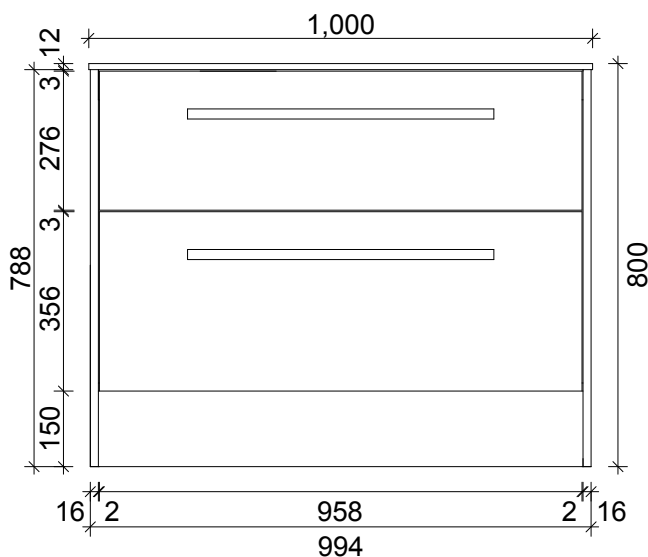

SPECIFICATION SHEET
LARGO 1000 2 DRAW FLOOR STANDING

DRAWER WASTE CUT OUT

PRIMO BATHROOMWARE
 3 EDISON PLACE
 (03) 384-2471
 EMAIL: sales@primobathroomware.co.nz