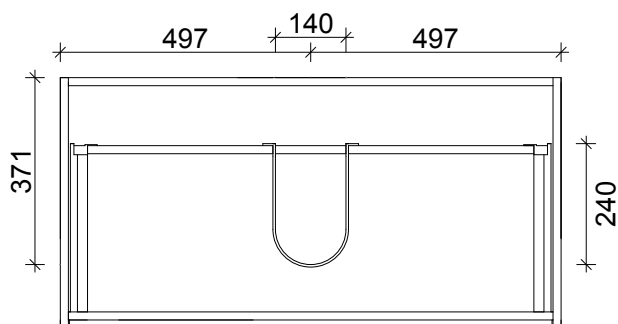

SPECIFICATION SHEET
LARGO 1000 2 DRAW FLOOR STANDING

DRAWER WASTE CUT OUT

PRIMO BATHROOMWARE
 3 EDISON PLACE
 (03) 384-2471
 EMAIL: sales@primobathroomware.co.nz