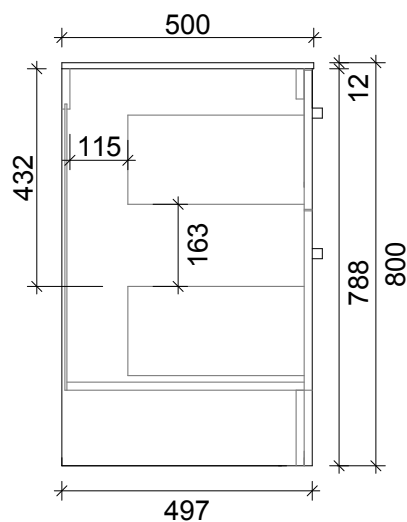

SPECIFICATION SHEET
LARGO 1000 2 DRAW FLOOR STANDING

DRAWER WASTE CUT OUT

PRIMO BATHROOMWARE
 3 EDISON PLACE
 (03) 384-2471
 EMAIL: sales@primobathroomware.co.nz