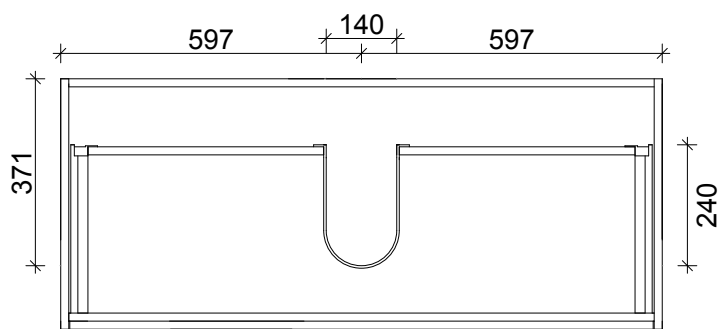

SPECIFICATION SHEET
LARGO 1200 1 DRAW WALL HUNG

DRAWER WASTE CUT OUT

PRIMO BATHROOMWARE
3 EDISON PLACE
(03) 384-2471
EMAIL: sales@primobathroomware.co.nz