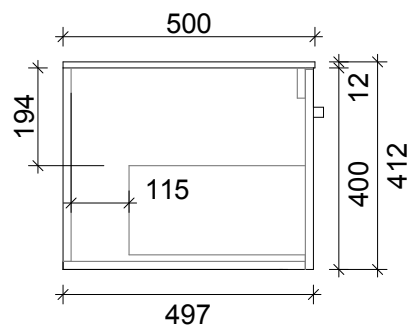

SPECIFICATION SHEET
LARGO 1200 1 DRAW WALL HUNG

DRAWER WASTE CUT OUT

PRIMO BATHROOMWARE
3 EDISON PLACE
(03) 384-2471
EMAIL: sales@primobathroomware.co.nz