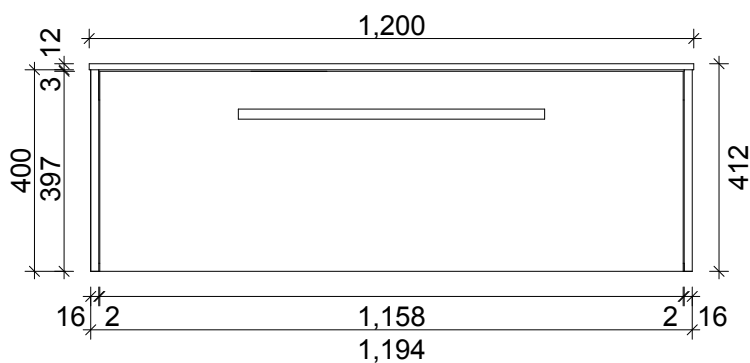

SPECIFICATION SHEET
LARGO 1200 1 DRAW WALL HUNG

DRAWER WASTE CUT OUT

PRIMO BATHROOMWARE
3 EDISON PLACE
(03) 384-2471
EMAIL: sales@primobathroomware.co.nz