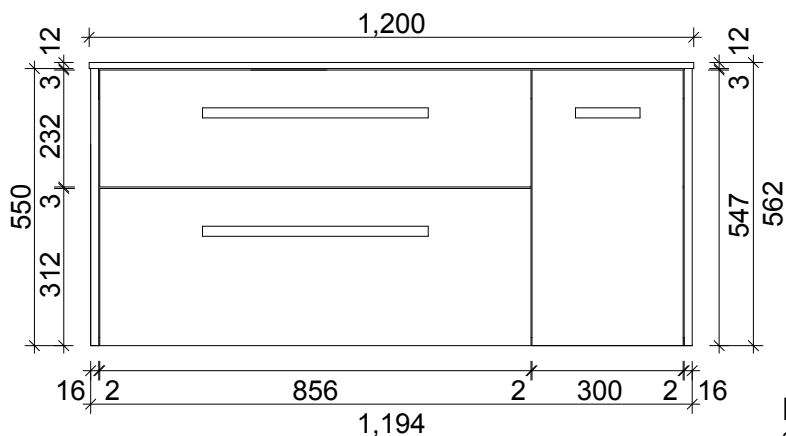

SPECIFICATION SHEET
LARGO 1200 2 DRAW 1 DOOR RH WALL HUNG

PRIMO BATHROOMWARE
3 EDISON PLACE
(03) 384-2471
EMAIL: sales@primobathroomware.co.nz