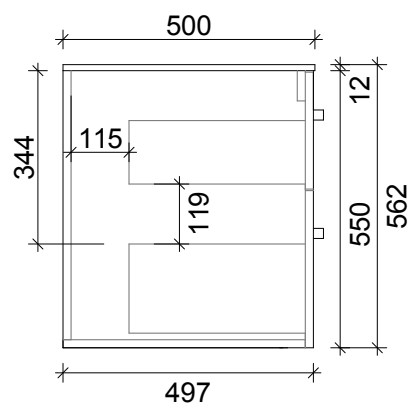

SPECIFICATION SHEET
LARGO 1200 2 DRAW 1 DOOR RH WALL HUNG

PRIMO BATHROOMWARE
3 EDISON PLACE
(03) 384-2471
EMAIL: sales@primobathroomware.co.nz