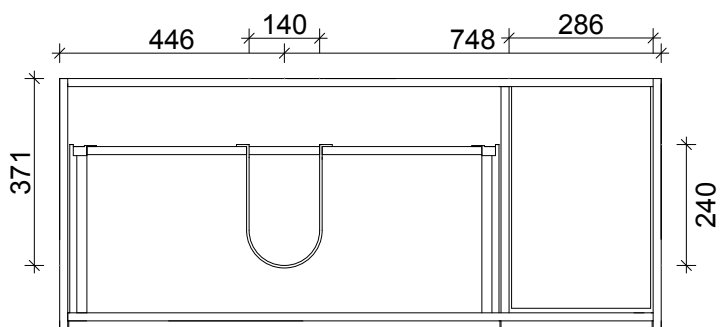

SPECIFICATION SHEET
LARGO 1200 2 DRAW 1 DOOR RH WALL HUNG

PRIMO BATHROOMWARE
3 EDISON PLACE
(03) 384-2471
EMAIL: sales@primobathroomware.co.nz