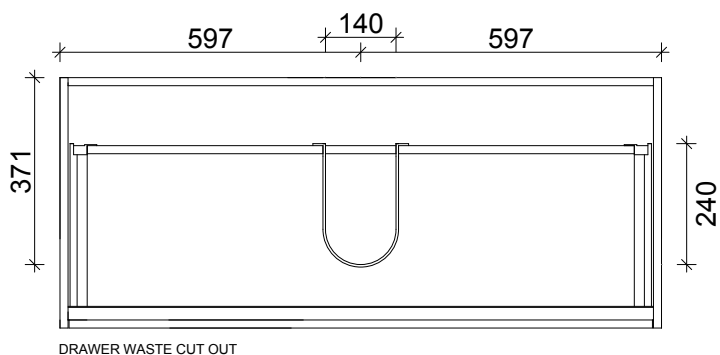

SPECIFICATION SHEET
LARGO 1200 2 DRAW FLOOR STANDING
CAPRI J HANDLES

DRAWER WASTE CUT OUT

PRIMO BATHROOMWARE
 3 EDISON PLACE
 (03) 384-2471
 EMAIL: sales@primobathroomware.co.nz