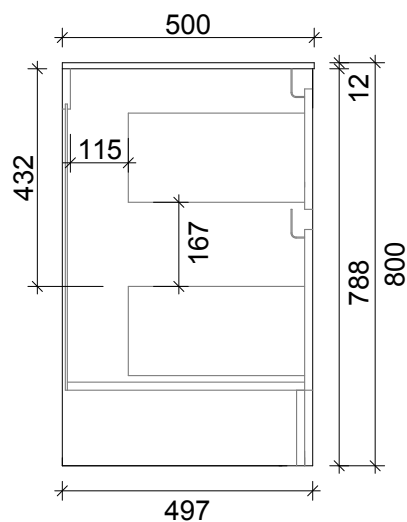

SPECIFICATION SHEET
LARGO 1200 2 DRAW FLOOR STANDING
CAPRI J HANDLES

DRAWER WASTE CUT OUT

PRIMO BATHROOMWARE
 3 EDISON PLACE
 (03) 384-2471
 EMAIL: sales@primobathroomware.co.nz