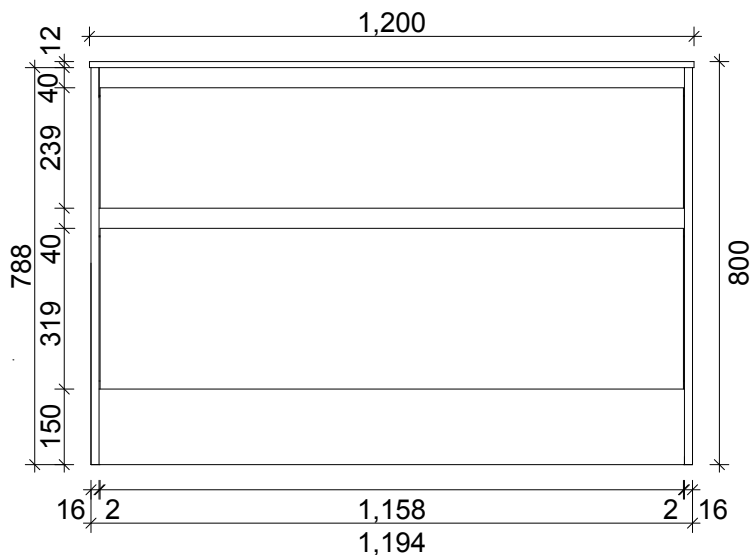

SPECIFICATION SHEET
LARGO 1200 2 DRAW FLOOR STANDING
CAPRI J HANDLES

DRAWER WASTE CUT OUT

PRIMO BATHROOMWARE
 3 EDISON PLACE
 (03) 384-2471
 EMAIL: sales@primobathroomware.co.nz