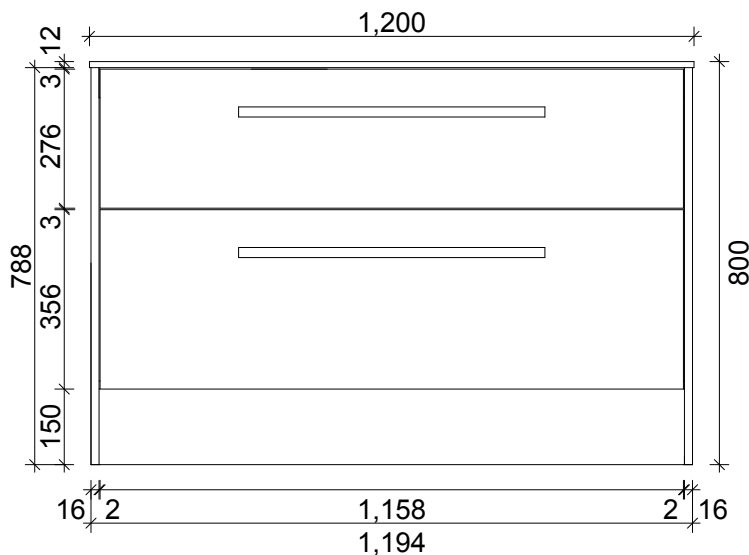

SPECIFICATION SHEET

LARGO 1200 2 DRAW FLOOR STANDING

DRAWER WASTE CUT OUT

PRIMO BATHROOMWARE
3 EDISON PLACE
(03) 384-2471
EMAIL: sales@primobathroomware.co.nz