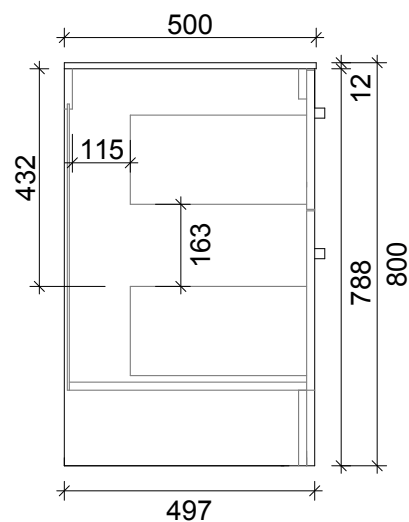

SPECIFICATION SHEET

LARGO 1200 2 DRAW FLOOR STANDING

DRAWER WASTE CUT OUT

PRIMO BATHROOMWARE
3 EDISON PLACE
(03) 384-2471
EMAIL: sales@primobathroomware.co.nz