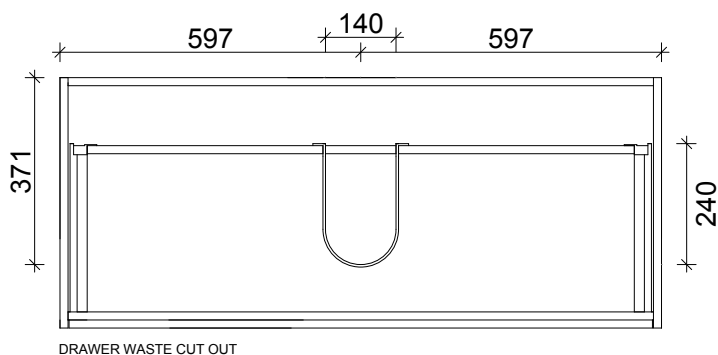

SPECIFICATION SHEET

LARGO 1200 2 DRAW FLOOR STANDING

DRAWER WASTE CUT OUT

PRIMO BATHROOMWARE
3 EDISON PLACE
(03) 384-2471
EMAIL: sales@primobathroomware.co.nz