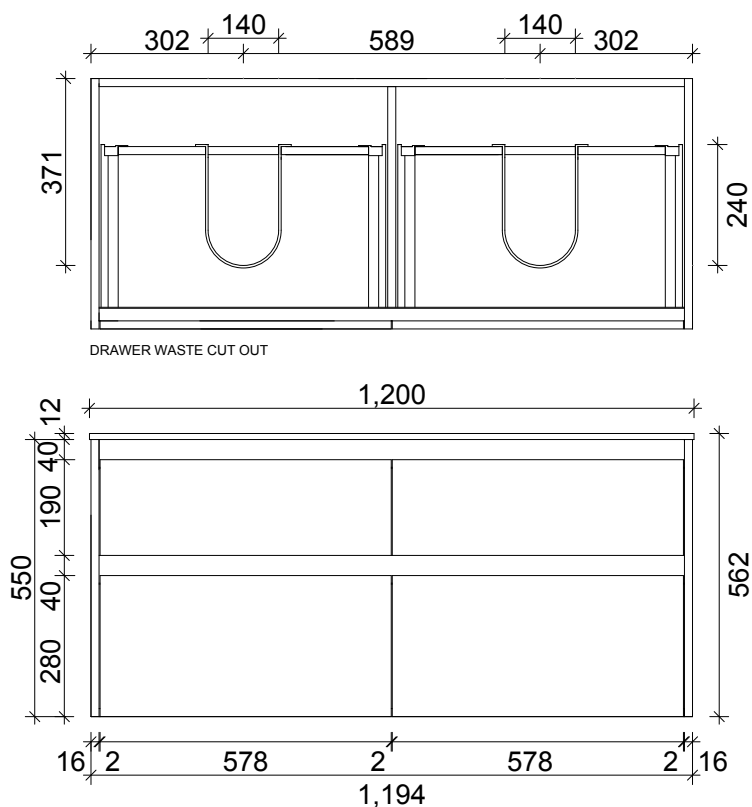

SPECIFICATION SHEET
LARGO 1200 4 DRAW WALL HUNG CAPRI J HANDLES

DRAWER WASTE CUT OUT

PRIMO BATHROOMWARE
 3 EDISON PLACE
 (03) 384-2471
 EMAIL: sales@primobathroomware.co.nz