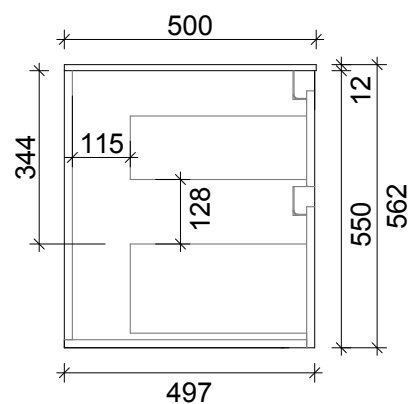

SPECIFICATION SHEET
LARGO 1200 4 DRAW WALL HUNG CAPRI J HANDLES

DRAWER WASTE CUT OUT

PRIMO BATHROOMWARE
 3 EDISON PLACE
 (03) 384-2471
 EMAIL: sales@primobathroomware.co.nz