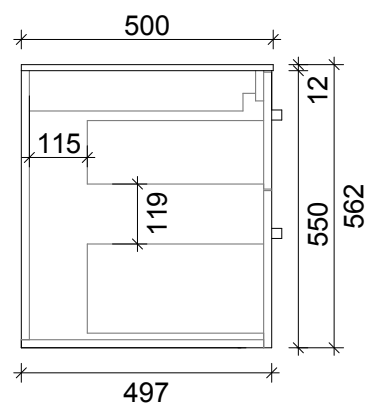

SPECIFICATION SHEET
LARGO 1200 4 DRAW SINGLE BASIN WALL HUNG

TOP VIEW OF CABINET

PRIMO BATHROOMWARE
3 EDISON PLACE
(03) 384-2471
EMAIL: sales@primobathroomware.co.nz