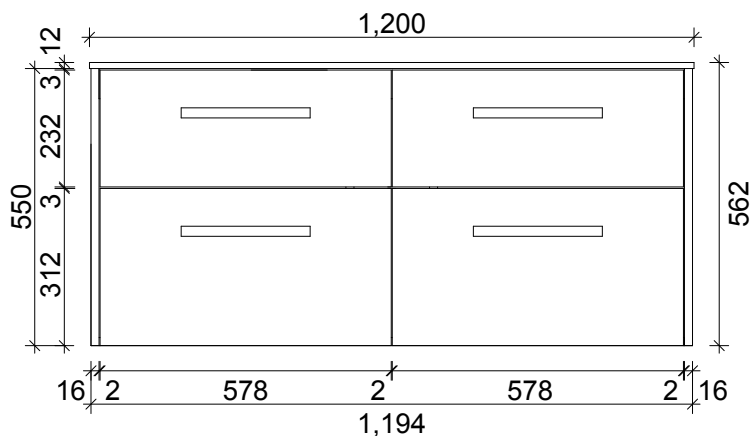

SPECIFICATION SHEET
LARGO 1200 4 DRAW SINGLE BASIN WALL HUNG

TOP VIEW OF CABINET

PRIMO BATHROOMWARE
3 EDISON PLACE
(03) 384-2471
EMAIL: sales@primobathroomware.co.nz