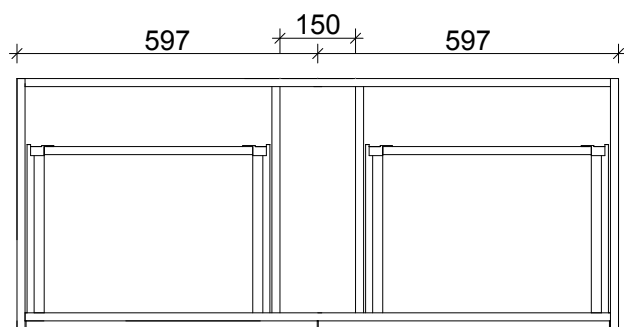

SPECIFICATION SHEET
LARGO 1200 4 DRAW SINGLE BASIN WALL HUNG

TOP VIEW OF CABINET

PRIMO BATHROOMWARE
3 EDISON PLACE
(03) 384-2471
EMAIL: sales@primobathroomware.co.nz