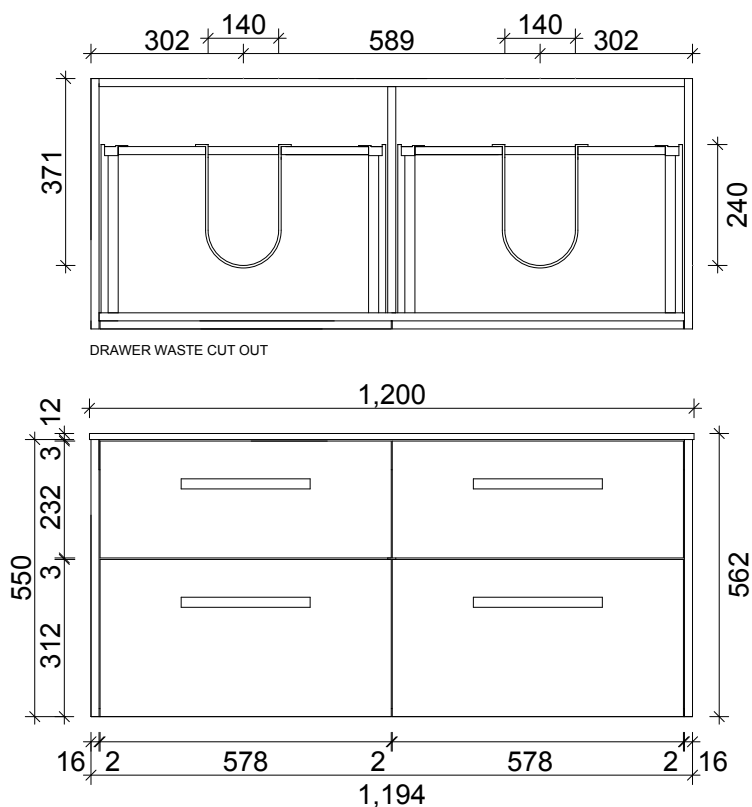

SPECIFICATION SHEET
LARGO 1200 4 DRAW WALL HUNG

PRIMO BATHROOMWARE
 3 EDISON PLACE
 (03) 384-2471
 EMAIL: sales@primobathroomware.co.nz