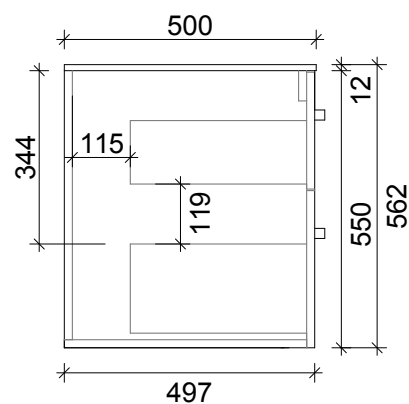

SPECIFICATION SHEET
LARGO 1200 4 DRAW WALL HUNG

PRIMO BATHROOMWARE
 3 EDISON PLACE
 (03) 384-2471
 EMAIL: sales@primobathroomware.co.nz