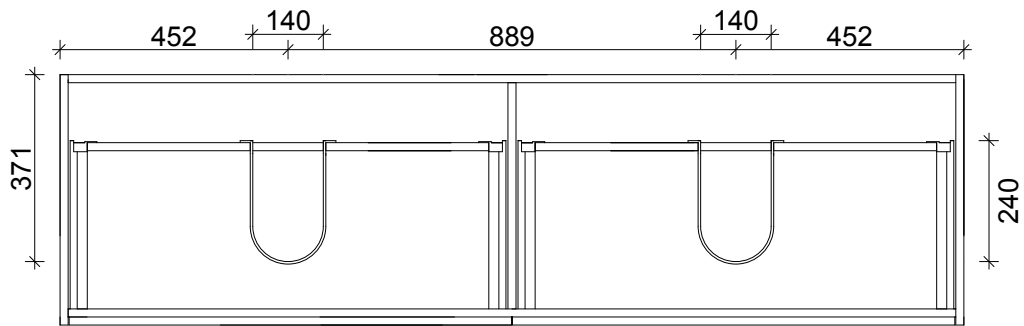

**SPECIFICATION SHEET**  
LARGO 1800 4 DRAW WALL HUNG

DRAWER WASTE CUT OUT

**PRIMO BATHROOMWARE**  
3 EDISON PLACE  
(03) 384-2471  
EMAIL: sales@primobathroomware.co.nz