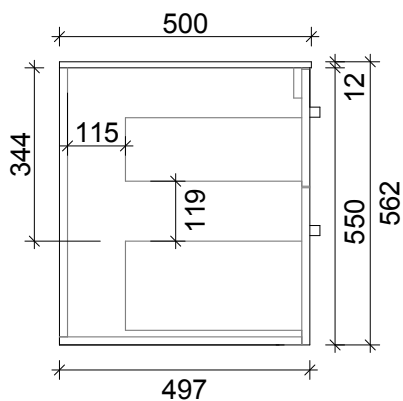

**SPECIFICATION SHEET**  
LARGO 1800 4 DRAW WALL HUNG

DRAWER WASTE CUT OUT

**PRIMO BATHROOMWARE**  
3 EDISON PLACE  
(03) 384-2471  
EMAIL: sales@primobathroomware.co.nz