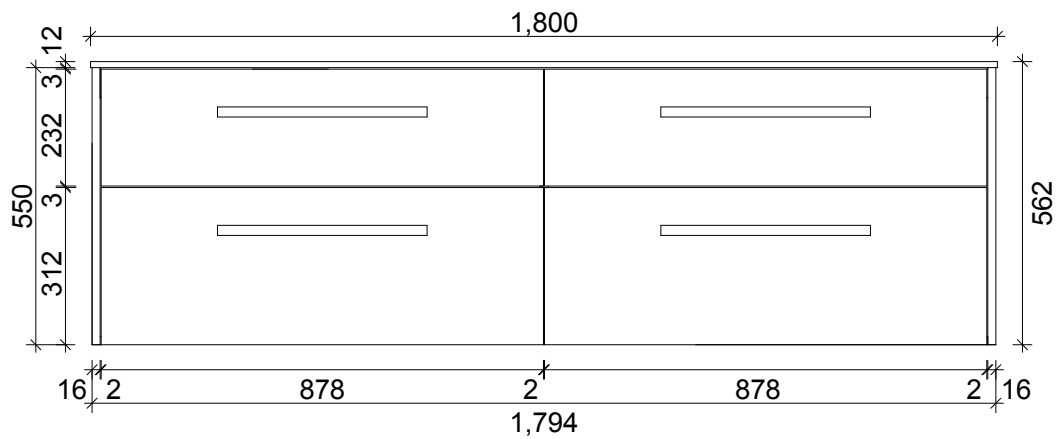

**SPECIFICATION SHEET**  
LARGO 1800 4 DRAW WALL HUNG

DRAWER WASTE CUT OUT

**PRIMO BATHROOMWARE**  
3 EDISON PLACE  
(03) 384-2471  
EMAIL: sales@primobathroomware.co.nz