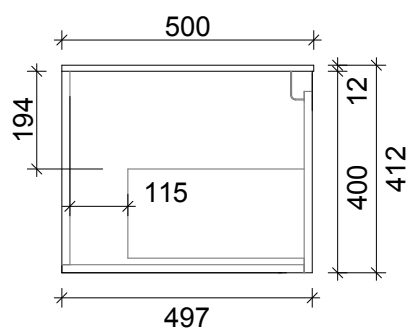

SPECIFICATION SHEET
LARGO 600 1 DRAW WALL HUNG CAPRI J HANDLE

PRIMO BATHROOMWARE
3 EDISON PLACE
(03) 384-2471
EMAIL: sales@primobathroomware.co.nz