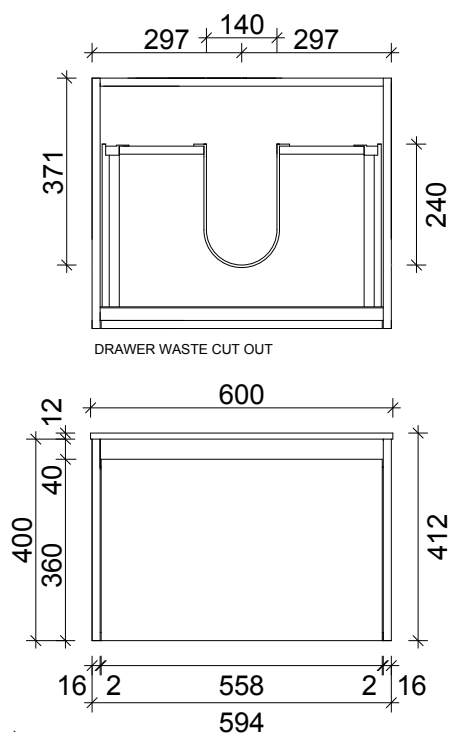

SPECIFICATION SHEET
LARGO 600 1 DRAW WALL HUNG CAPRI J HANDLE

PRIMO BATHROOMWARE
3 EDISON PLACE
(03) 384-2471
EMAIL: sales@primobathroomware.co.nz