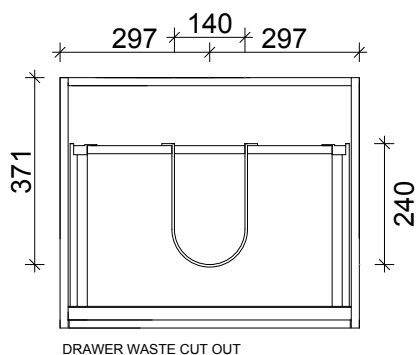

SPECIFICATION SHEET
LARGO 600 2 DRAW FLOOR STANDING
CAPRI J HANDLES

PRIMO BATHROOMWARE
 3 EDISON PLACE
 (03) 384-2471
 EMAIL: sales@primobathroomware.co.nz