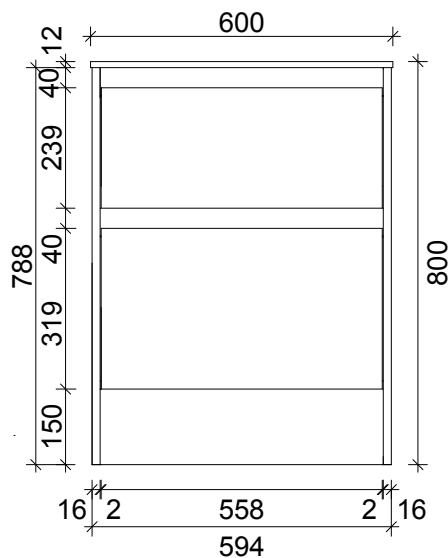

SPECIFICATION SHEET
LARGO 600 2 DRAW FLOOR STANDING
CAPRI J HANDLES

PRIMO BATHROOMWARE
 3 EDISON PLACE
 (03) 384-2471
 EMAIL: sales@primobathroomware.co.nz