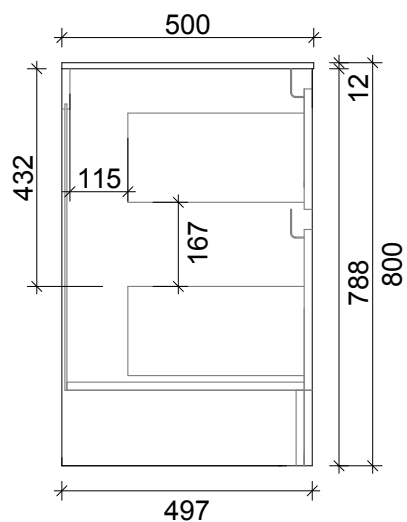

SPECIFICATION SHEET
LARGO 600 2 DRAW FLOOR STANDING
CAPRI J HANDLES

PRIMO BATHROOMWARE
 3 EDISON PLACE
 (03) 384-2471
 EMAIL: sales@primobathroomware.co.nz