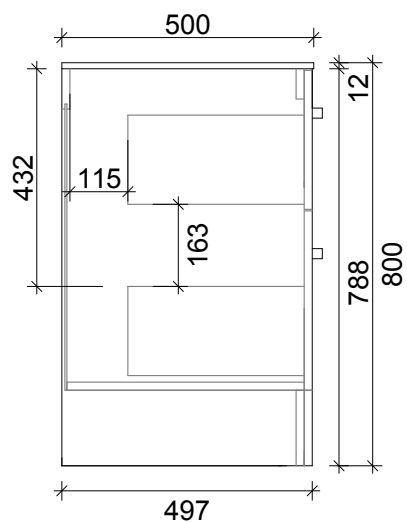

SPECIFICATION SHEET
LARGO 600 2 DRAW FLOOR STANDING

PRIMO BATHROOMWARE
3 EDISON PLACE
(03) 384-2471
EMAIL: sales@primobathroomware.co.nz