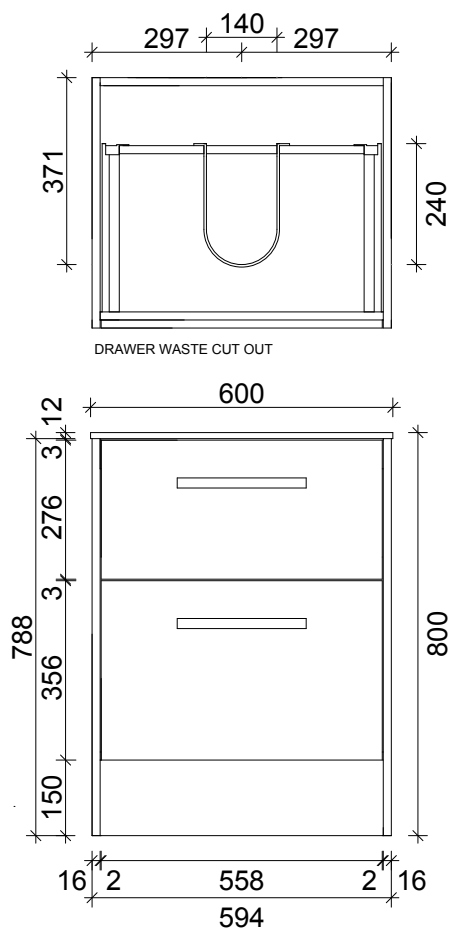

SPECIFICATION SHEET
LARGO 600 2 DRAW FLOOR STANDING

PRIMO BATHROOMWARE
3 EDISON PLACE
(03) 384-2471
EMAIL: sales@primobathroomware.co.nz