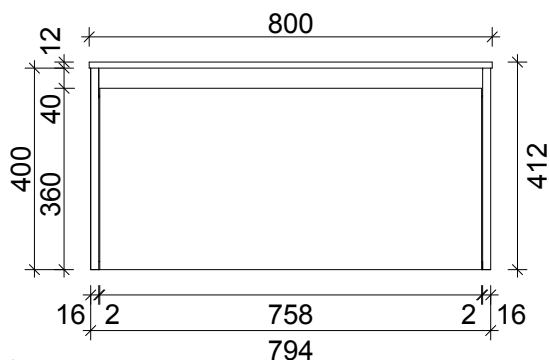

SPECIFICATION SHEET
LARGO 800 1 DRAW WALL HUNG CAPRI J HANDLE

DRAWER WASTE CUT OUT

PRIMO BATHROOMWARE
3 EDISON PLACE
(03) 384-2471
EMAIL: sales@primobathroomware.co.nz