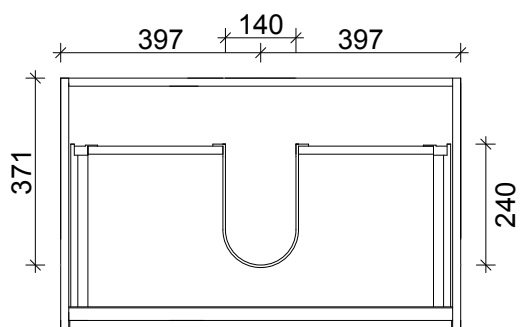

SPECIFICATION SHEET
LARGO 800 1 DRAW WALL HUNG CAPRI J HANDLE

DRAWER WASTE CUT OUT

PRIMO BATHROOMWARE
3 EDISON PLACE
(03) 384-2471
EMAIL: sales@primobathroomware.co.nz