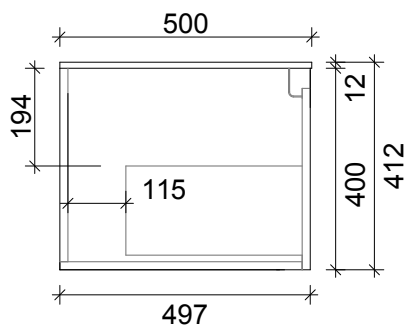

SPECIFICATION SHEET
LARGO 800 1 DRAW WALL HUNG CAPRI J HANDLE

DRAWER WASTE CUT OUT

PRIMO BATHROOMWARE
3 EDISON PLACE
(03) 384-2471
EMAIL: sales@primobathroomware.co.nz