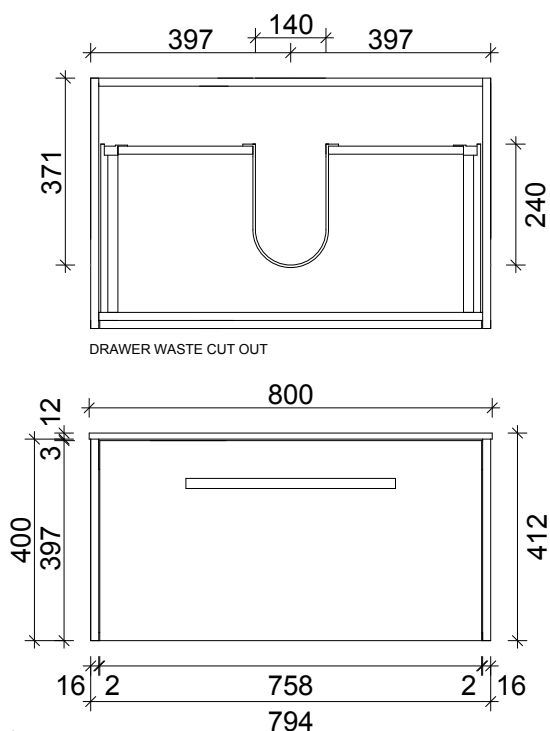

SPECIFICATION SHEET
LARGO 800 1 DRAW WALL HUNG

PRIMO BATHROOMWARE
3 EDISON PLACE
(03) 384-2471
EMAIL: sales@primobathroomware.co.nz