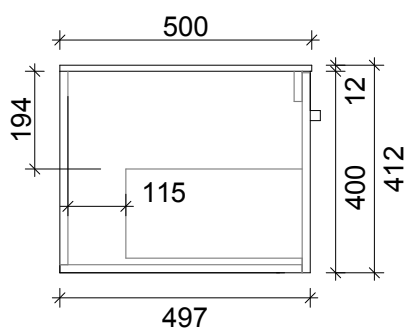

SPECIFICATION SHEET
LARGO 800 1 DRAW WALL HUNG

PRIMO BATHROOMWARE
3 EDISON PLACE
(03) 384-2471
EMAIL: sales@primobathroomware.co.nz