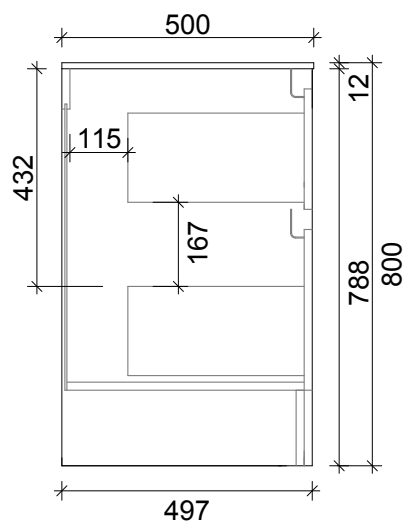

**SPECIFICATION SHEET**  
**LARGO 800 2 DRAW FLOOR STANDING**  
**CAPRI J HANDLES**

DRAWER WASTE CUT OUT

**PRIMO BATHROOMWARE**  
 3 EDISON PLACE  
 (03) 384-2471  
 EMAIL: [sales@primobathroomware.co.nz](mailto:sales@primobathroomware.co.nz)