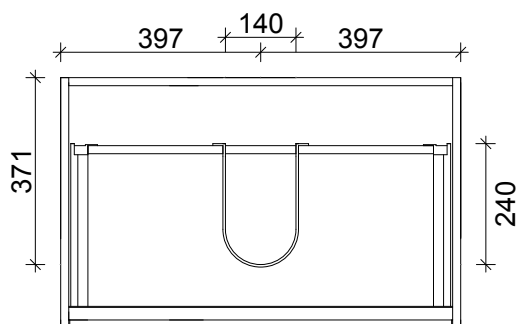

**SPECIFICATION SHEET**  
**LARGO 800 2 DRAW FLOOR STANDING**  
**CAPRI J HANDLES**

DRAWER WASTE CUT OUT

**PRIMO BATHROOMWARE**  
 3 EDISON PLACE  
 (03) 384-2471  
 EMAIL: [sales@primobathroomware.co.nz](mailto:sales@primobathroomware.co.nz)