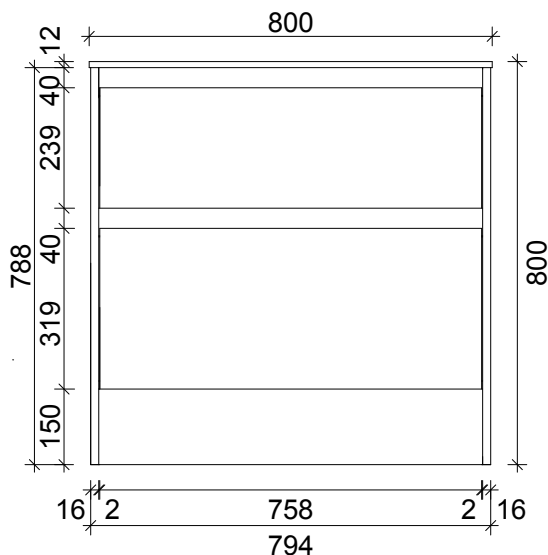

**SPECIFICATION SHEET**  
**LARGO 800 2 DRAW FLOOR STANDING**  
**CAPRI J HANDLES**

DRAWER WASTE CUT OUT

**PRIMO BATHROOMWARE**  
 3 EDISON PLACE  
 (03) 384-2471  
 EMAIL: [sales@primobathroomware.co.nz](mailto:sales@primobathroomware.co.nz)