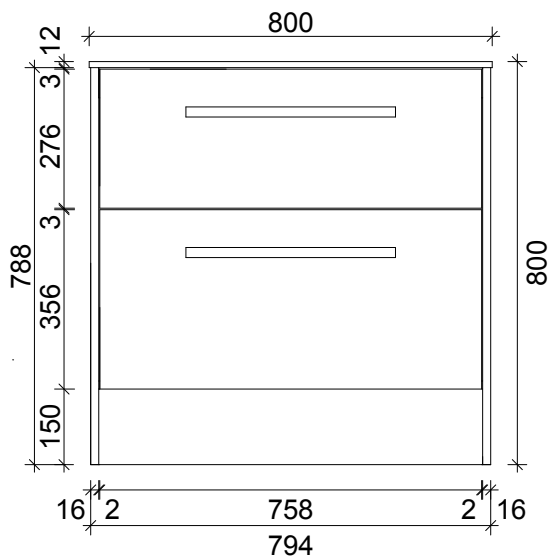

SPECIFICATION SHEET
LARGO 800 2 DRAW FLOOR STANDING

DRAWER WASTE CUT OUT

PRIMO BATHROOMWARE
3 EDISON PLACE
(03) 384-2471
EMAIL: sales@primobathroomware.co.nz