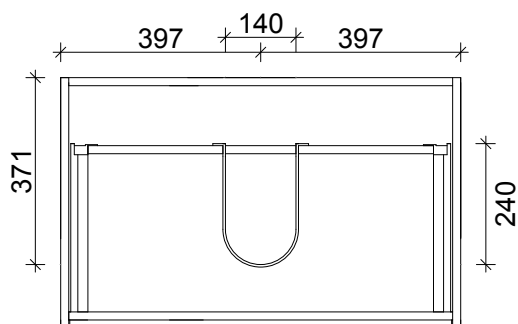

SPECIFICATION SHEET
LARGO 800 2 DRAW FLOOR STANDING

DRAWER WASTE CUT OUT

PRIMO BATHROOMWARE
3 EDISON PLACE
(03) 384-2471
EMAIL: sales@primobathroomware.co.nz