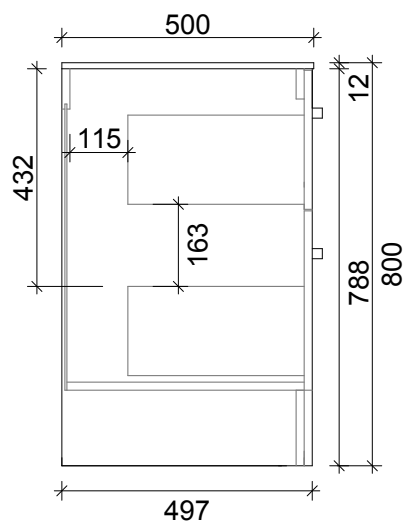

SPECIFICATION SHEET
LARGO 800 2 DRAW FLOOR STANDING

DRAWER WASTE CUT OUT

PRIMO BATHROOMWARE
3 EDISON PLACE
(03) 384-2471
EMAIL: sales@primobathroomware.co.nz