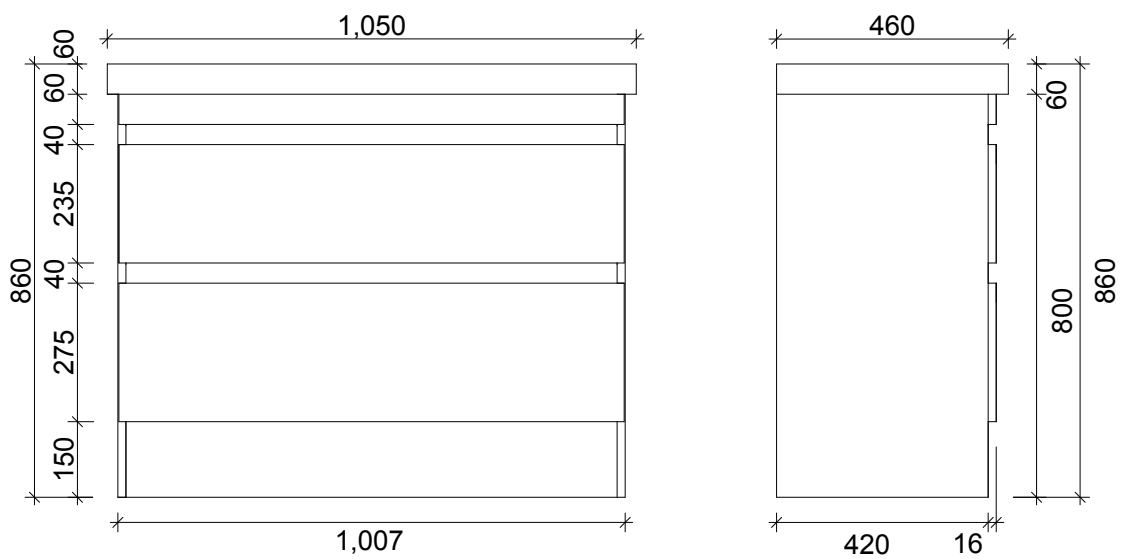

SPECIFICATION SHEET

LUSSO 1050 2 DRAW FLOOR STANDING CABINET CAPRI J
HANDLES

Primo 

Bathroom collection

PRIMO BATHROOM COLLECTION

3 EDISON PLACE
(03) 384-2471
EMAIL: primo.bath@gmail.com