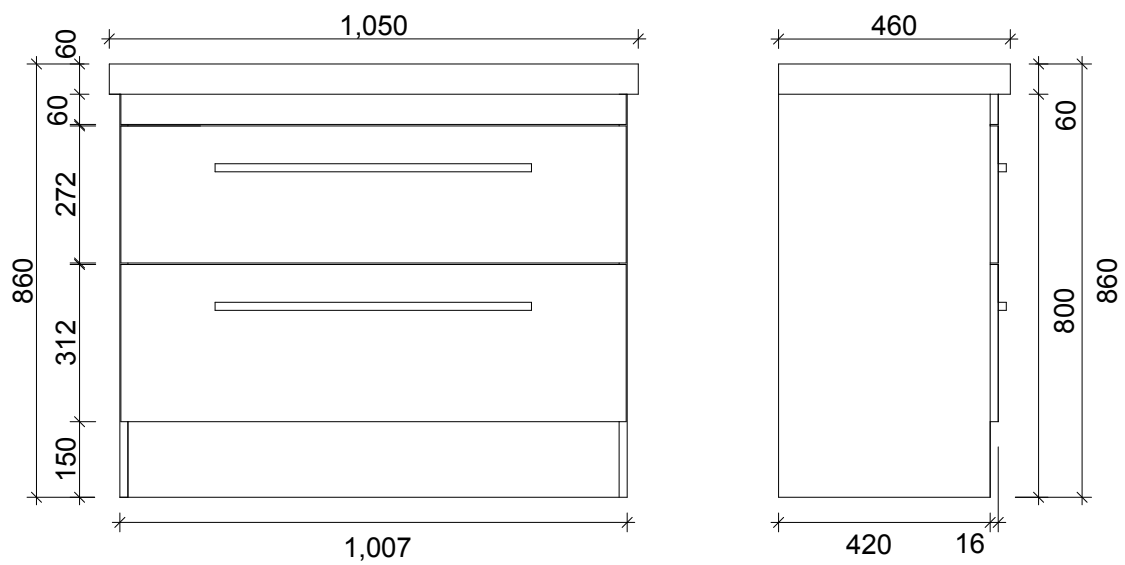

SPECIFICATION SHEET

LUSSO 1050 2 DRAW FLOOR STANDING CABINET

Primo 

Bathroom collection

PRIMO BATHROOM COLLECTION

3 EDISON PLACE

(03) 384-2471

EMAIL: primo.bath@gmail.com