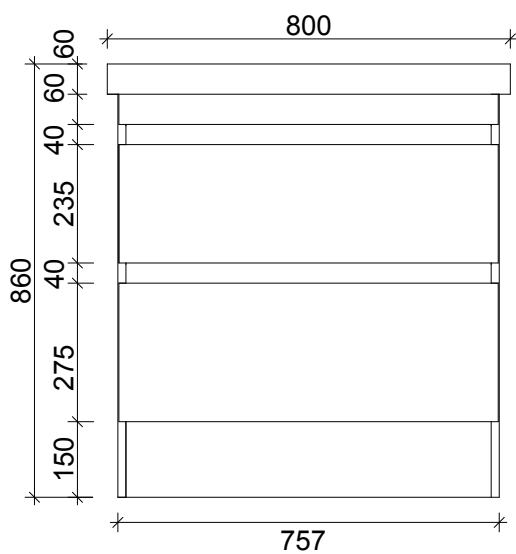

SPECIFICATION SHEET

LUSSO 800 2 DRAW FLOOR STANDING CABINET CAPRI J
HANDLES

Primo 

Bathroom collection

PRIMO BATHROOM COLLECTION

3 EDISON PLACE

(03) 384-2471

EMAIL: primo.bath@gmail.com