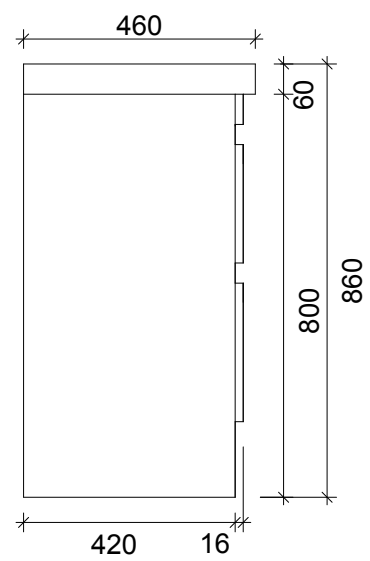

SPECIFICATION SHEET

LUSSO 800 2 DRAW FLOOR STANDING CABINET CAPRI J
HANDLES

Primo 

Bathroom collection

PRIMO BATHROOM COLLECTION

3 EDISON PLACE

(03) 384-2471

EMAIL: primo.bath@gmail.com