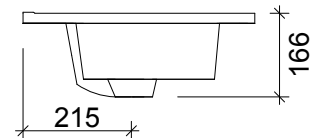

SPECIFICATION SHEET

PINTO 1200 4 DRAW FLOOR STANDING DOUBLE BASIN

DRAWER WASTE CUT OUT

PRIMO BATHROOMWARE

3 EDISON PLACE

(03) 384-2471

EMAIL: sales@primobathroomware.co.nz