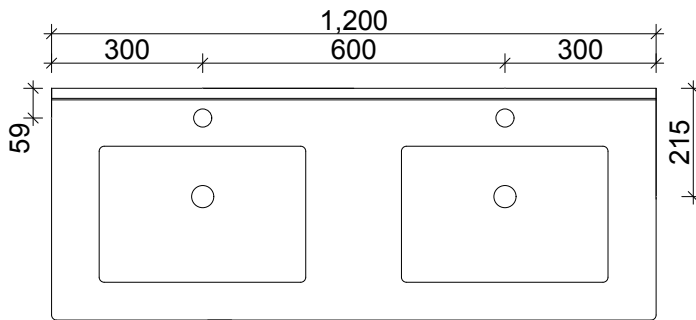

SPECIFICATION SHEET

PINTO 1200 4 DRAW FLOOR STANDING DOUBLE BASIN

DRAWER WASTE CUT OUT

PRIMO BATHROOMWARE

3 EDISON PLACE

(03) 384-2471

EMAIL: sales@primobathroomware.co.nz