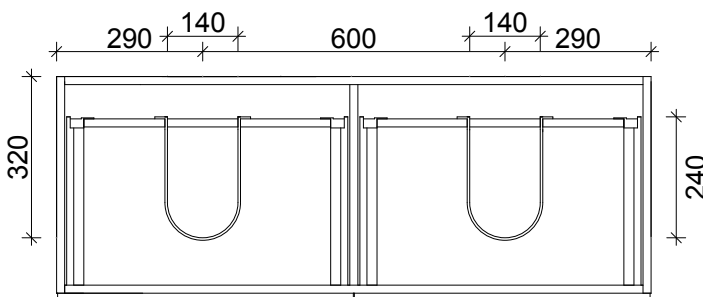

SPECIFICATION SHEET

PINTO 1200 4 DRAW FLOOR STANDING DOUBLE BASIN

DRAWER WASTE CUT OUT

PRIMO BATHROOMWARE

3 EDISON PLACE

(03) 384-2471

EMAIL: sales@primobathroomware.co.nz