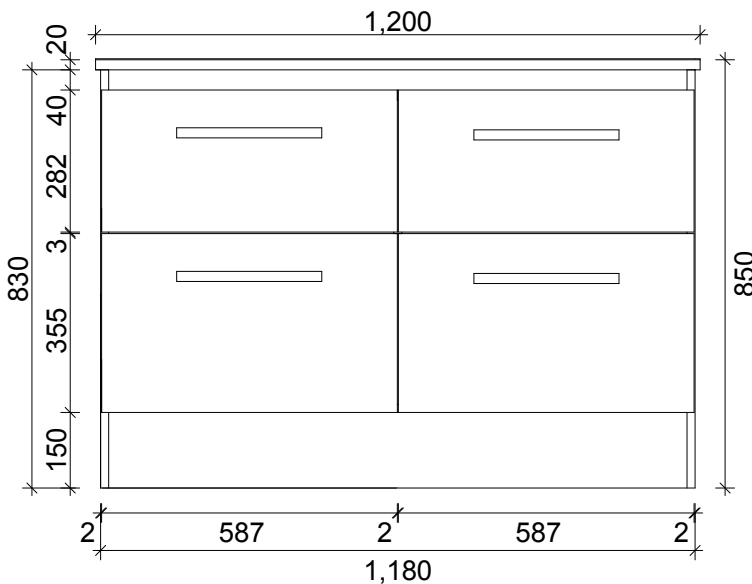

SPECIFICATION SHEET

PINTO 1200 4 DRAW FLOOR STANDING DOUBLE BASIN

DRAWER WASTE CUT OUT

PRIMO BATHROOMWARE

3 EDISON PLACE

(03) 384-2471

EMAIL: sales@primobathroomware.co.nz