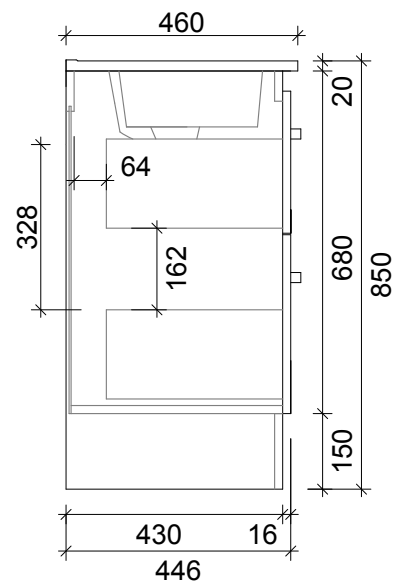

SPECIFICATION SHEET

PINTO 1200 4 DRAW FLOOR STANDING DOUBLE BASIN

DRAWER WASTE CUT OUT

PRIMO BATHROOMWARE

3 EDISON PLACE

(03) 384-2471

EMAIL: sales@primobathroomware.co.nz