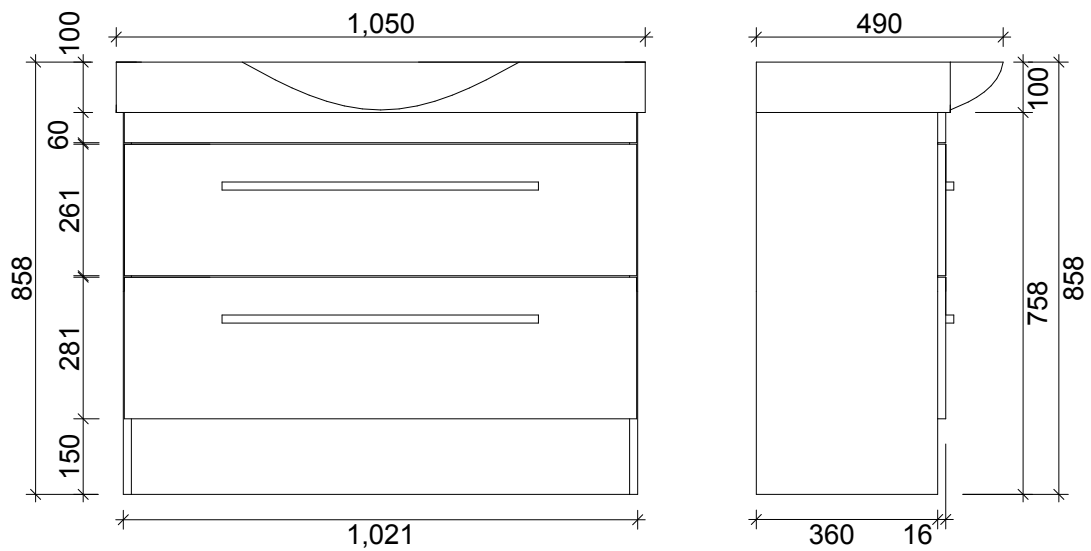

SPECIFICATION SHEET

ROSSO 1050 2 DRAW FLOOR STANDING CABINET

Primo 

Bathroom collection

PRIMO BATHROOM COLLECTION

3 EDISON PLACE

(03) 384-2471

EMAIL: primo.bath@gmail.com