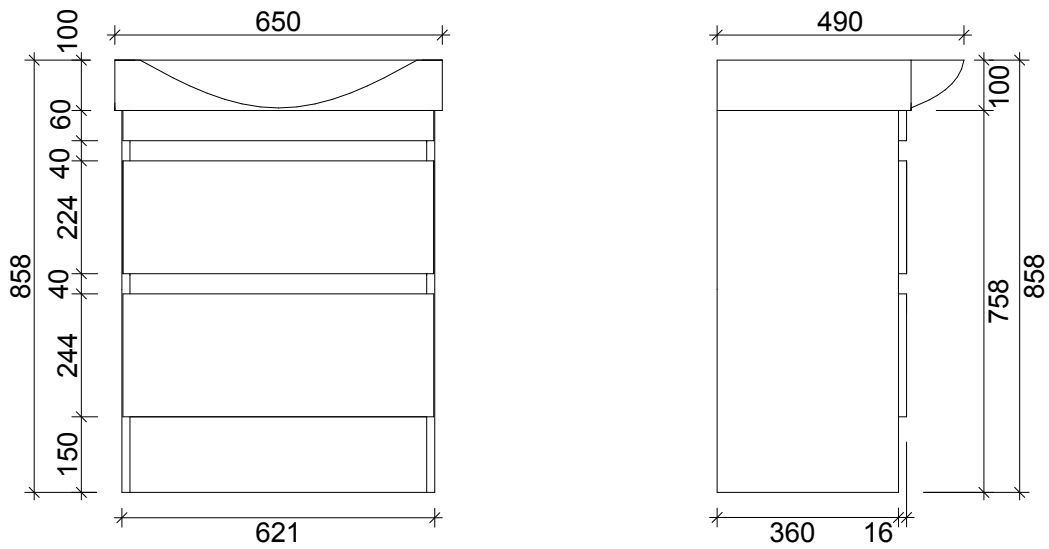

# SPECIFICATION SHEET

ROSSO 650 2 DRAW FLOOR STANDING CABINET CAPRI J  
HANDLES

Primo 

Bathroom collection