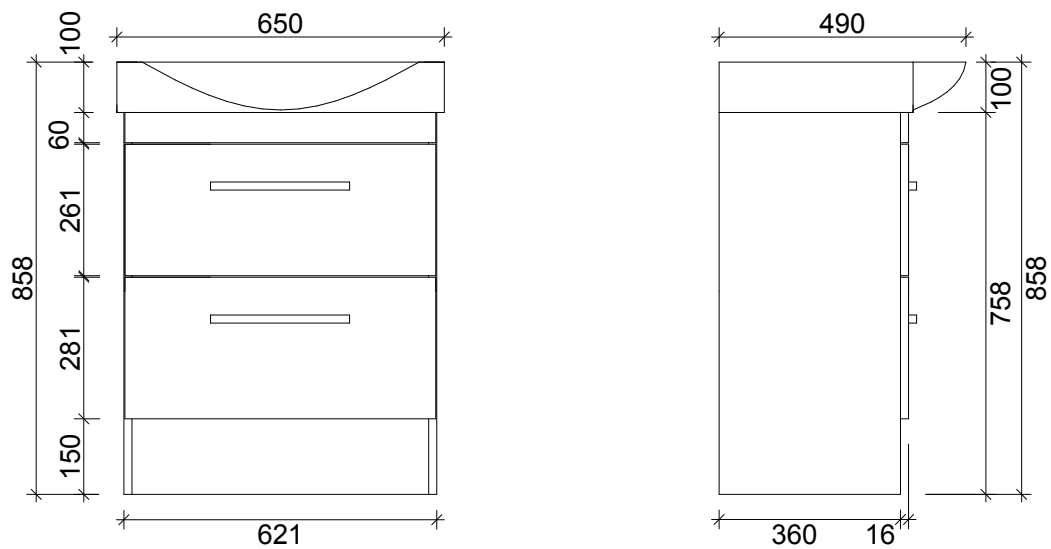

SPECIFICATION SHEET

ROSSO 650 2 DRAW FLOOR STANDING CABINET

Primo 

Bathroom collection

PRIMO BATHROOM COLLECTION

3 EDISON PLACE

(03) 384-2471

EMAIL: primo.bath@gmail.com