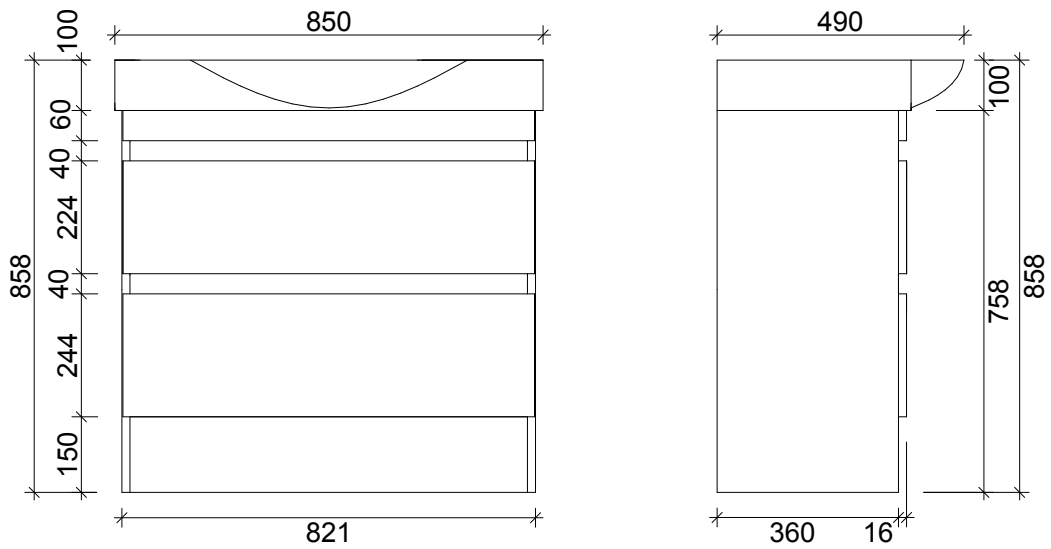

SPECIFICATION SHEET

ROSSO 850 2 DRAW FLOOR STANDING CABINET CAPRI J
HANDLES

Primo 

Bathroom collection

PRIMO BATHROOM COLLECTION

3 EDISON PLACE
(03) 384-2471
EMAIL: primo.bath@gmail.com