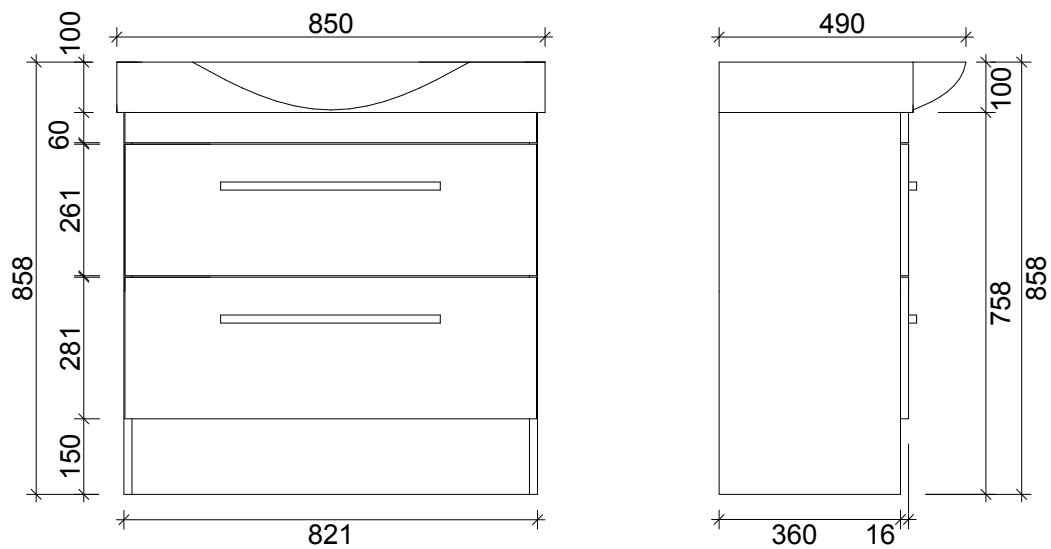

SPECIFICATION SHEET

ROSSO 850 2 DRAW FLOOR STANDING CABINET

Primo 

Bathroom collection

PRIMO BATHROOM COLLECTION

3 EDISON PLACE

(03) 384-2471

EMAIL: primo.bath@gmail.com