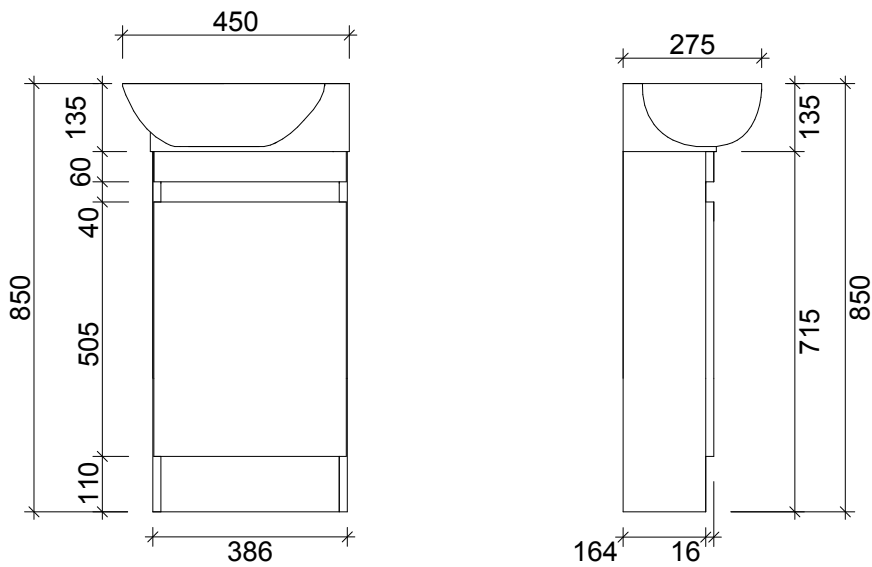

SPECIFICATION SHEET

VETTO 450 1 DOOR TOILET FLOOR STANDING CABINET
CAPRI J HANDLE

Primo 

Bathroom collection

PRIMO BATHROOM COLLECTION

3 EDISON PLACE

(03) 384-2471

EMAIL: primo.bath@gmail.com