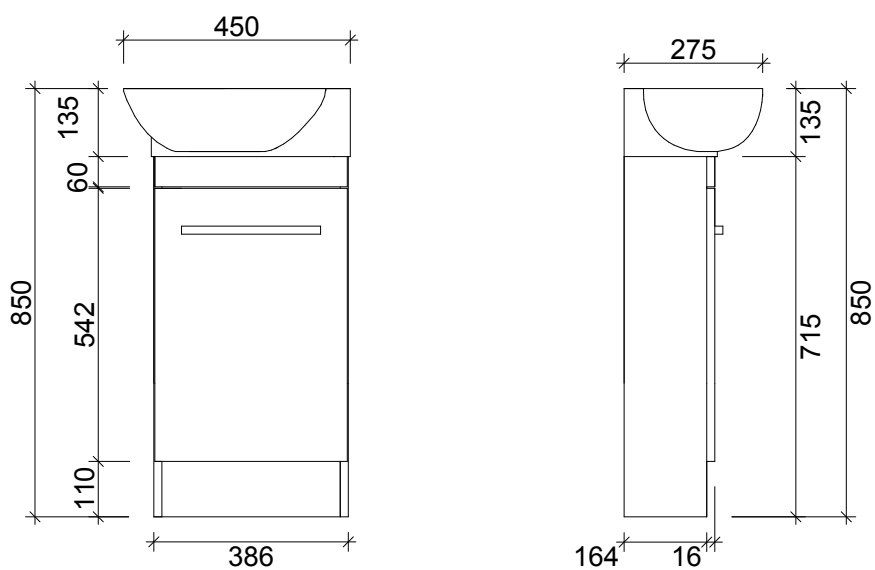

SPECIFICATION SHEET

VETTO 450 1 DOOR TOILET FLOOR STANDING CABINET

Primo 

Bathroom collection

PRIMO BATHROOM COLLECTION

3 EDISON PLACE

(03) 384-2471

EMAIL: primo.bath@gmail.com